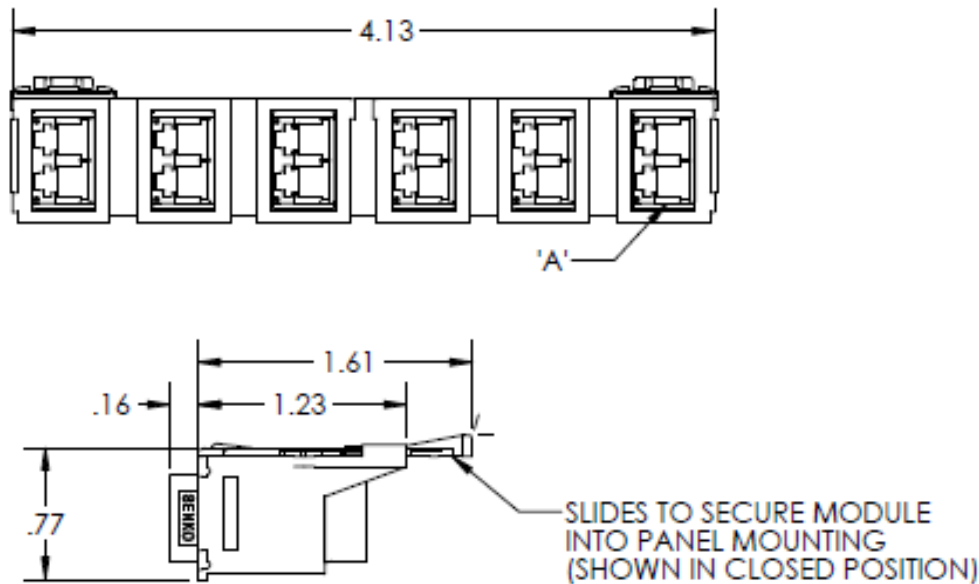

AGENCIES/THIRD PARTY CERTIFICATIONS

- RoHS: Yes

designed to be better.™

DATA SHEET

SPECIFICATIONS:

HDJ Series 6 LC to LC Duplex Fiber Pass Through Adapter Panel, 12-Fiber

GENERAL INFO:

- Color: HD6FM-FLC2CA-00 - Blue
HD6FM-FLC2CC-00 - Green
HD6FM-FLC2CL-00 - Aqua
HD6FM-FLC2CM-00 - Beige
- Number Of Ports: 6
- Connector Type: LC
- Installation Destination: Fiber Cabinets
- Product Series: HDJ Series
- Type: Fiber Adapter Panels

DIMENSIONS:

- Depth (Metric): 40.89 mm
- Depth (US): 1.61"
- Height (Metric): 19.56 mm
- Height (US): 0.77"
- Width (Metric): 104.90 mm
- Width (US): 4.13"

TECHNICAL INFORMATION:

- Product Fits Into: HDJ Series Panels
- Fiber Capacity: 12
- Capacity: High Density
- Equipment Type: Adapters