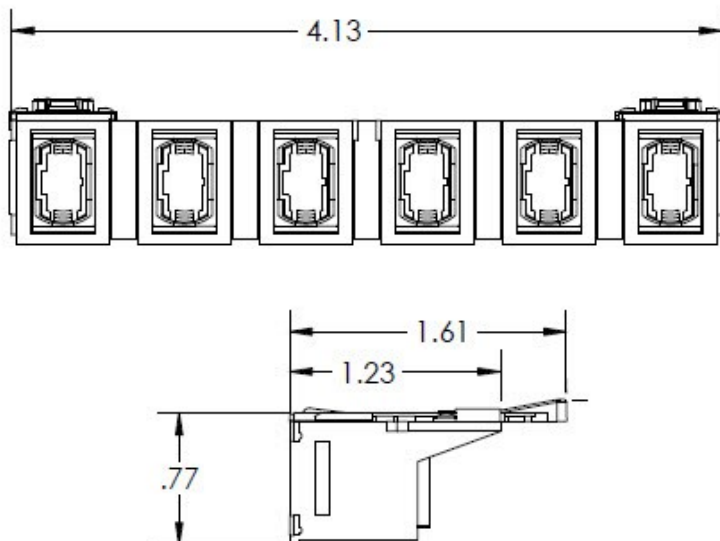

AGENCIES/THIRD PARTY CERTIFICATIONS

- RoHS: Yes

designed to be better.™

DATA SHEET

SPECIFICATIONS:

HDJ Series 6 MPO to MPO Fiber Pass Through Adapter Panel, 72-Fiber

GENERAL INFO:

- Color: HD6FM-FMPZDE-00 - Slate/Gray
HD6FM-FMPZAC-00 - Green
HD6FM-FMPZAL-00 - Aqua
- Number Of Ports: 6
- Connector Type: MPO
- Installation Destination: Fiber Cabinets
- Product Series: HDJ Series
- Type: Fiber Adapter Panels

DIMENSIONS:

- Depth (Metric): 40.89 mm
- Depth (US): 1.61"
- Height (Metric): 19.56 mm
- Height (US): 0.77"
- Width (Metric): 104.90 mm
- Width (US): 4.13"

TECHNICAL INFORMATION:

- Product Fits Into: HDJ Series Panels
- Fiber Capacity: 72
- Capacity: High Density
- Equipment Type: Adapters