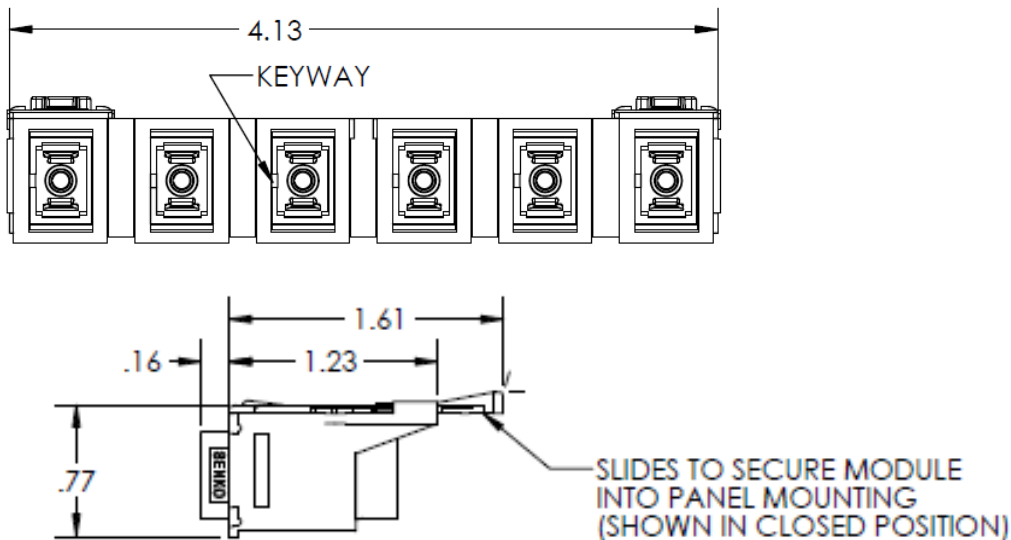

AGENCIES/THIRD PARTY CERTIFICATIONS

- RoHS: Yes

designed to be better.™

DATA SHEET

SPECIFICATIONS:

HDJ Series 6 SC to SC Simplex Fiber Pass Through Adapter Panel, 6-Fiber

GENERAL INFO:

- Color: HD6FM-FSC1CA-00 - Blue
HD6FM-FSC1CC-00 - Green
HD6FM-FSC1CL-00 - Aqua
HD6FM-FSC1CM-00 - Beige
- Number Of Ports: 6
- Connector Type: SC
- Installation Destination: Fiber Cabinets
- Product Series: HDJ Series
- Type: Fiber Adapter Panels

DIMENSIONS:

- Depth (Metric): 40.89 mm
- Depth (US): 1.61"
- Height (Metric): 19.56 mm
- Height (US): 0.77"
- Width (Metric): 104.90 mm
- Width (US): 4.13"

TECHNICAL INFORMATION:

- Product Fits Into: HDJ Series Panels
- Fiber Capacity: 6
- Capacity: High Density
- Equipment Type: Adapters