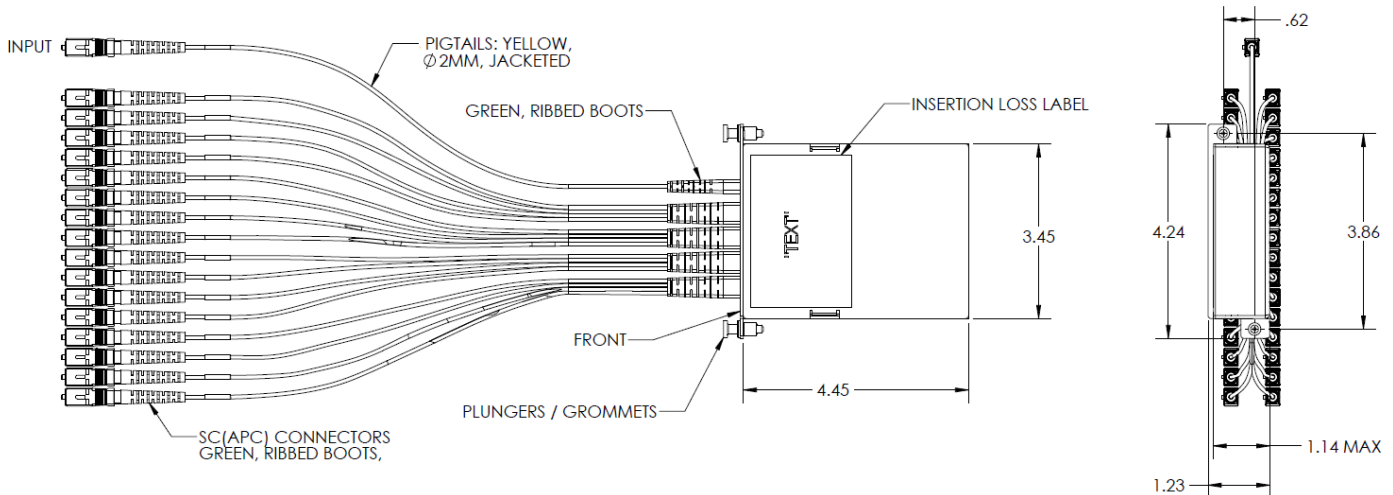

ITEM DESCRIPTION

M4S1108SA091M	M4 1x8 POL Splitter, SC/APC Connectors, 1m Pigtails
M4S1108SA092M	M4 1x8 POL Splitter, SC/APC Connectors, 2m Pigtails
M4S1116SA091M	M4 1x16 POL Splitter, SC/APC Connectors, 1m Pigtails
M4S1116SA092M	M4 1x16 POL Splitter, SC/APC Connectors, 2m Pigtails
M4S1132SA091M	M4 1x32 POL Splitter, SC/APC Connectors, 1m Pigtails
M4S1132SA092M	M4 1x32 POL Splitter, SC/APC Connectors, 2m Pigtails
M4S1216SA091M	M4 Dual 1x16 POL Splitter, SC/APC Connectors, 1m Pigtails
M4S1216SA092M	M4 Dual 1x16 POL Splitter, SC/APC Connectors, 2m Pigtails
M4S2132SA091M	M4 2x32 POL Splitter, SC/APC Connectors, 1m Pigtails
M4S2132SA092M	M4 2x32 POL Splitter, SC/APC Connectors, 2m Pigtails

designed to be better.™

DATA SHEET

SPECIFICATIONS:

M4 Passive Optical LAN (POL) SC/APC Splitter Cassettes

GENERAL INFO:

- Color: Green
- Connection Type: SC/APC
- Installation Destination: Infinium Fiber Enclosures
- Equipment Type: Splitter

AGENCIES/THIRD PARTY CERTIFICATIONS:

- RoHS: Yes

DIMENSIONS:

Part No.	Fiber Input x Output	Depth (Metric)	Depth (US)	Width (Metric)	Width (US)	Height (Metric)	Height (US)	Rack Units
M4S1108SA091M	1 x 8	113.03mm	4.45 in.	107.70mm	4.24 in.	31.24mm	1.23 in.	0.70
M4S1108SA092M	1 x 8							
M4S1116SA091M	1 x 16							
M4S1116SA092M	1 x 16							
M4S1132SA091M	1 x 32							
M4S1132SA092M	1 x 32							
M4S1216SA091M	Dual 1 x 16							
M4S1216SA092M	Dual 1 x 16							
M4S2132SA091M	2 x 32							
M4S2132SA092M	2 x 32							