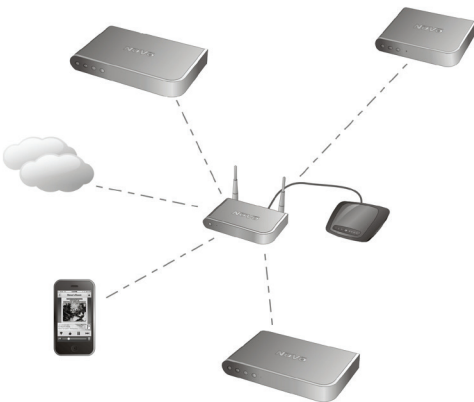

GW100 Gateway

The magic of the Player Portfolio's wireless capabilities is thanks to the NuVo Gateway, which connects to a home's router to provide the audio-only wireless network that guarantees reliable, high-fidelity performance.

By plugging in to the home's router, the Gateway is able to wirelessly connect your entire system.

Using the most advanced WiFi protocol, the Gateway allows your system to play audio-lossless content throughout the home, wirelessly, without ever missing a beat. Securing an audio-only network to deliver music and metadata to players and control devices is easy thanks to the NuVo Gateway. For wireless use of the P100 and P200 players.

- The Gateway provides easy setup of an audio-only network, allowing the P100 and P200 players to communicate and share content wirelessly.
- Using the latest wireless protocol, 802.11n, the Gateway delivers faster, more robust signal transmission.
- Concurrent use of both 2.4 and 5 Ghz bands allows the system to avoid interference, for hiccup-free listening.
- Allows players to stream music through every zone in perfect sync, free of buffering.
- Extend the range of the Gateway network by adding a second and third Gateway to the system.