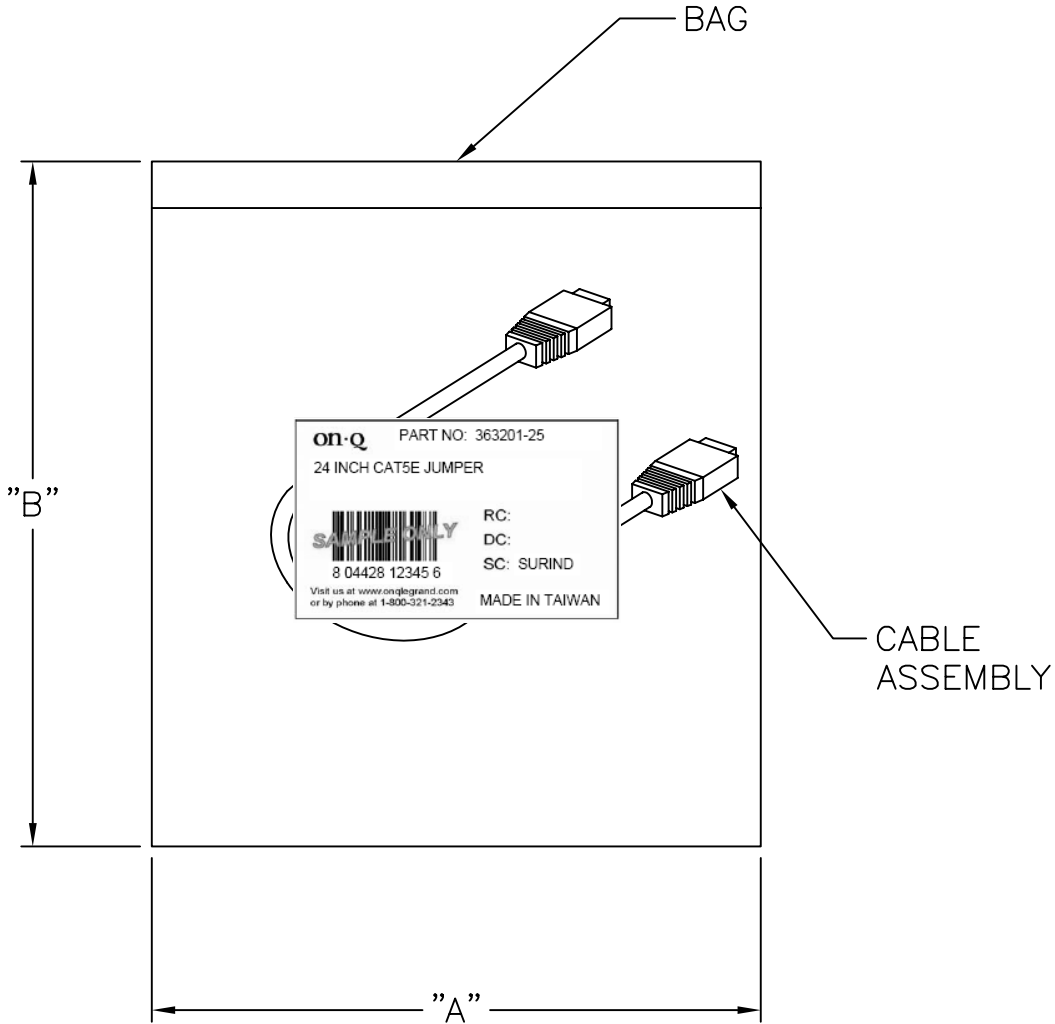

2

1

NOTES:

- 1. TERMINATION STANDARD: T568A

B

B

CABLE ASSEMBLY

A

A

10"	8"	36 INCH JUMPER	363201-30
3"	11"	6 INCH JUMPER	363201-27
9"	5"	12 INCH JUMPER	363201-26
10"	8"	24 INCH JUMPER	363201-25
"B" DIM	"A" DIM	DESCRIPTION	PART NUMBER

PROPRIETARY AND CONFIDENTIAL THE INFORMATION CONTAINED IN THIS DRAWING IS THE SOLE PROPERTY OF On-Q/LEGRAND. ANY REPRODUCTION IN PART OR AS A WHOLE WITHOUT THE WRITTEN PERMISSION OF On-Q/LEGRAND IS PROHIBITED. DRAWING IS SUBJECT TO CHANGE WITHOUT NOTICE.	<p>P.O. Box 60907          Middletown, PA 17106-0907          1-800-321-2343</p>	TITLE: CAT5E JUMPER CABLE ASSEMBLY			
		SIZE: A	DWG NO: 363201	FILE NAME: CD-363201	CUST REV: 1
		REVISED DATE: 9/19/08	SCALE: NONE	SHEET: 1 OF 1	