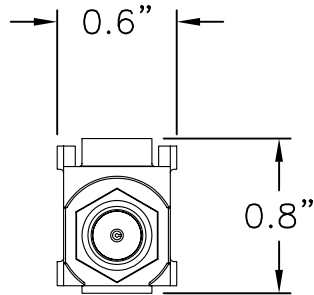

2

1

NOTES:

1. MATERIAL: ABS
2. UL LISTED
3. APPLICATIONS: VIDEO CONNECTIONS
4. COLORS AVAILABLE: IVORY, BROWN, BLACK, LIGHT ALMOND ,WHITE
5. CONNECTORS ARE NICKEL PLATED BRONZE

B

B

A

A

PROPRIETARY AND CONFIDENTIAL
THE INFORMATION CONTAINED
IN THIS DRAWING IS THE SOLE
PROPERTY OF On-Q/LEGRAND.
ANY REPRODUCTION IN PART OR
AS A WHOLE WITHOUT THE WRITTEN
PERMISSION OF On-Q/LEGRAND
IS PROHIBITED. DRAWING IS SUBJECT
TO CHANGE WITHOUT NOTICE.

on·Q

legrand

P.O. Box 60907
Middletown, PA 17106-0907
1-800-321-2343

TITLE:
**GOLD RECESSED SELF TERMINATING
KEYSTONE F-CONNECTOR**

SIZE A	DWG NO WP3482	FILE NAME CD-WP3482	CUST REV 1
REVISED DATE 11/08/07	SCALE NONE	SHEET 1 OF 1	

2

1