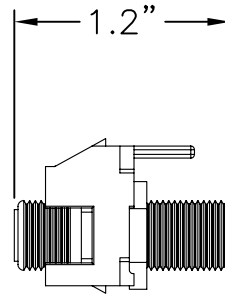

2

1

NOTES:

1. MATERIAL: ABS
2. UL LISTED
3. APPLICATIONS: VIDEO CONNECTIONS
4. COLORS AVAILABLE: IVORY, BROWN, BLACK, LIGHT ALMOND ,WHITE
5. CONNECTORS ARE NICKEL PLATED BRONZE

B

B

A

A

PROPRIETARY AND CONFIDENTIAL
THE INFORMATION CONTAINED
IN THIS DRAWING IS THE SOLE
PROPERTY OF On-Q/LEGRAND.
ANY REPRODUCTION IN PART OR
AS A WHOLE WITHOUT THE WRITTEN
PERMISSION OF On-Q/LEGRAND
IS PROHIBITED. DRAWING IS SUBJECT
TO CHANGE WITHOUT NOTICE.

on·Q

legrand

P.O. Box 60907
Middletown, PA 17106-0907
1-800-321-2343

TITLE:
**GOLD RECESSED SELF TERMINATING
KEYSTONE F-CONNECTOR**

SIZE A	DWG NO WP3482	FILE NAME CD-WP3482	CUST REV 1
REVISED DATE 11/08/07	SCALE NONE	SHEET 1 OF 1	

2

1