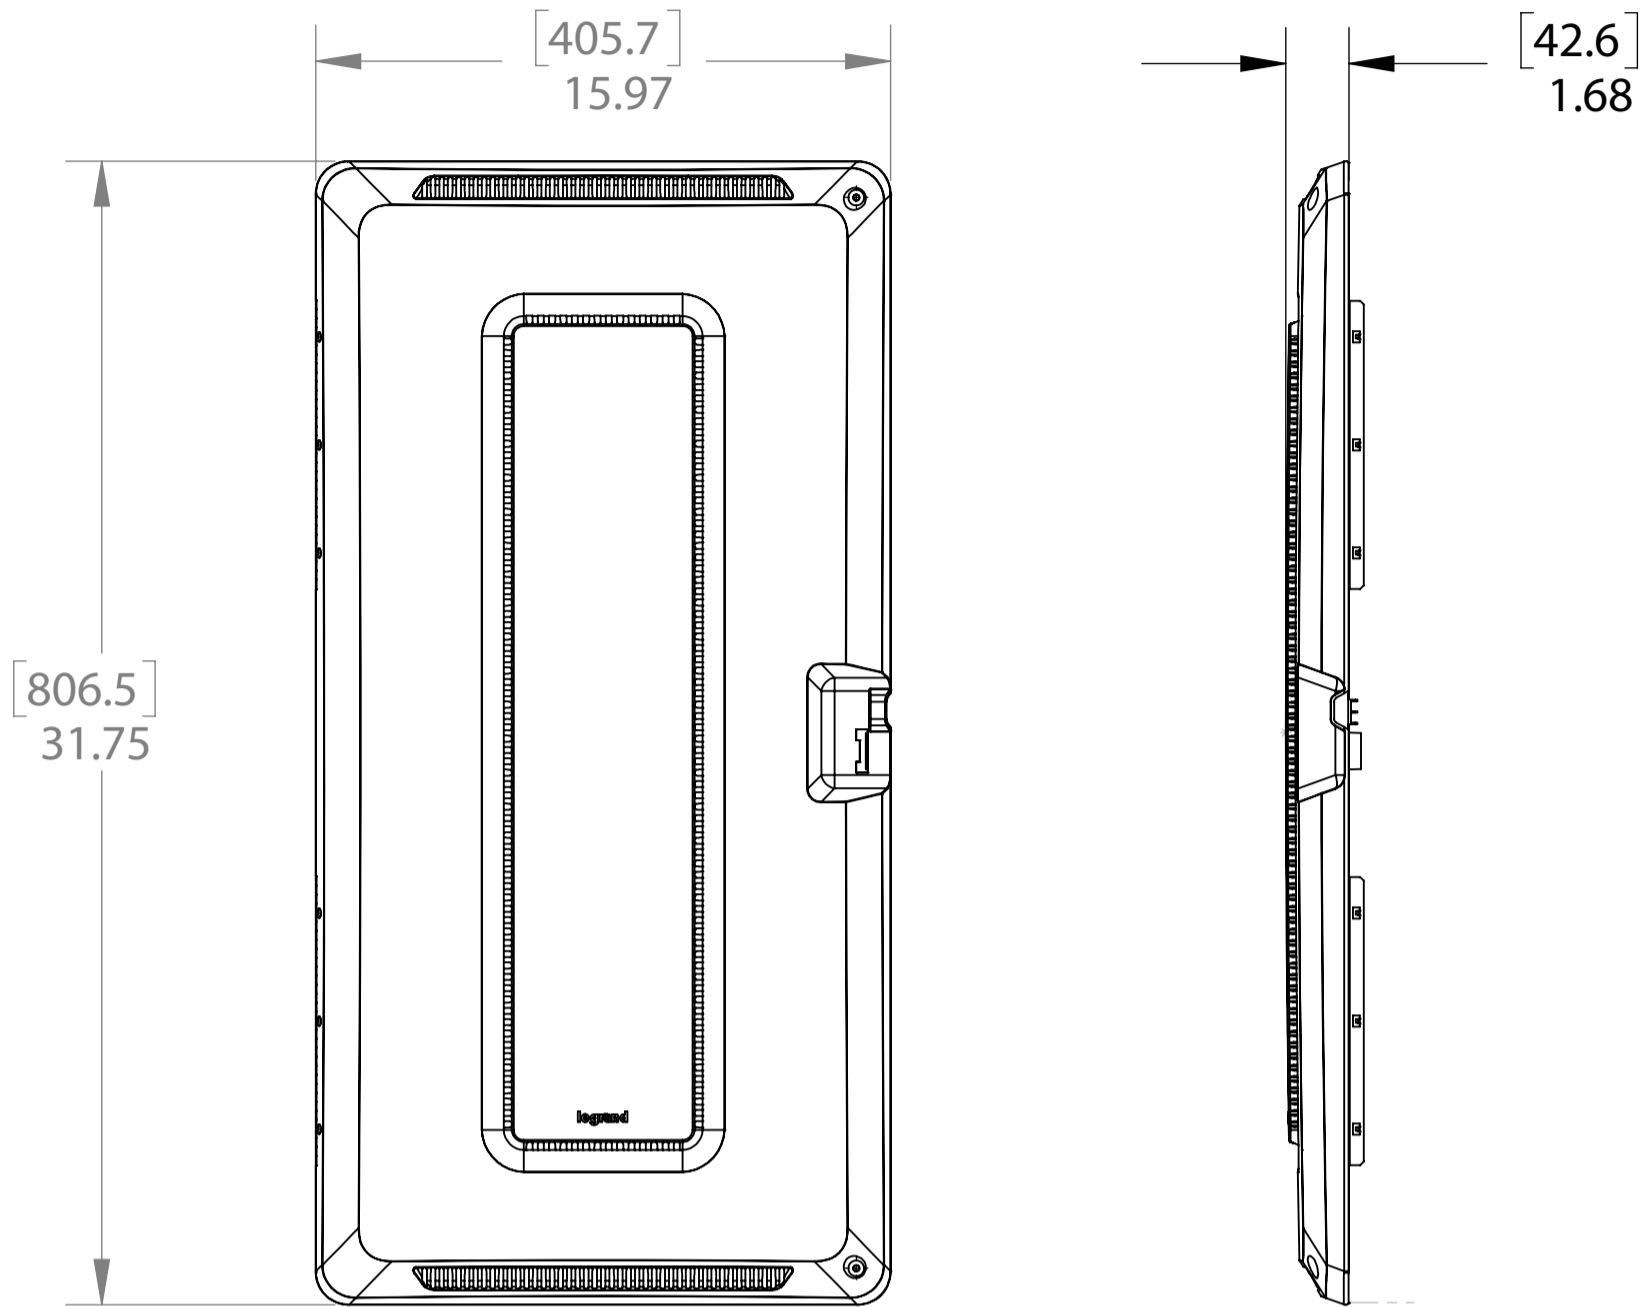

2

1

B

B

A

A

PROPRIETARY AND CONFIDENTIAL
THE INFORMATION CONTAINED
IN THIS DRAWING IS THE SOLE
PROPERTY OF On-Q/LEGRAND.
ANY REPRODUCTION IN PART OR
AS A WHOLE WITHOUT THE WRITTEN
PERMISSION OF On-Q/LEGRAND
IS PROHIBITED. DRAWING IS SUBJECT
TO CHANGE WITHOUT NOTICE.

on·Q

legrand®

P.O. Box 60907
Middletown, PA 17106-0907
1-800-321-2343

TITLE:

30" PLASTIC HINGED DOOR, ONLY

SIZE A	DWG NO ENP3060	FILE NAME CD-ENP3060	CUST REV A
REVISED DATE 12/26/17	SCALE NONE	SHEET 1 OF 1	

2

1