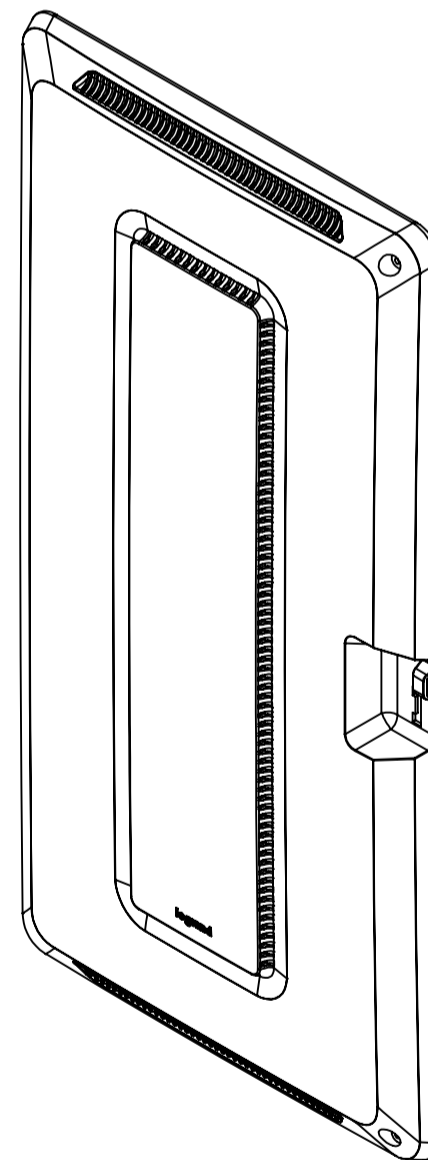

2

1

B

B

A

A

PROPRIETARY AND CONFIDENTIAL
THE INFORMATION CONTAINED
IN THIS DRAWING IS THE SOLE
PROPERTY OF On-Q/LEGRAND.
ANY REPRODUCTION IN PART OR
AS A WHOLE WITHOUT THE WRITTEN
PERMISSION OF On-Q/LEGRAND
IS PROHIBITED. DRAWING IS SUBJECT
TO CHANGE WITHOUT NOTICE.

on·Q

legrand®

P.O. Box 60907
Middletown, PA 17106-0907
1-800-321-2343

TITLE:

30" PLASTIC HINGED DOOR, ONLY

SIZE A	DWG NO ENP3060	FILE NAME CD-ENP3060	CUST REV A
REVISED DATE 12/26/17	SCALE NONE	SHEET 1 OF 1	

2

1