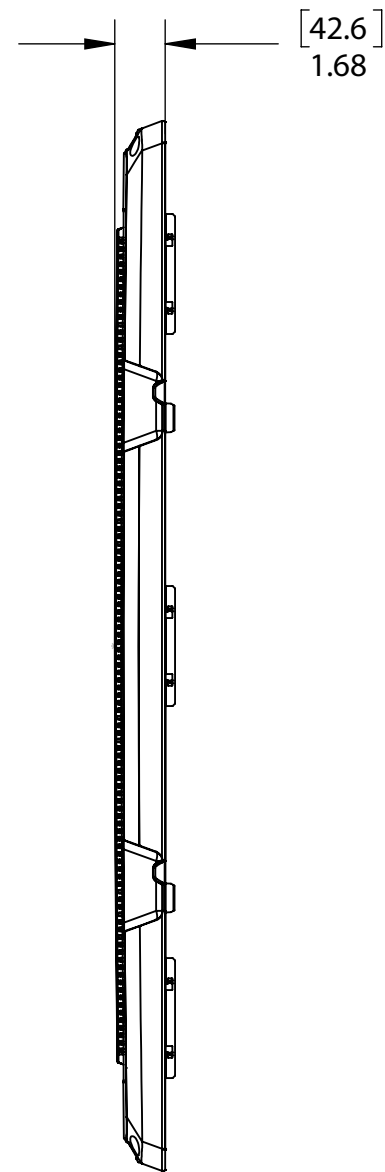

2

1

B

B

A

A

PROPRIETARY AND CONFIDENTIAL
 THE INFORMATION CONTAINED
 IN THIS DRAWING IS THE SOLE
 PROPERTY OF On-Q/LEGRAND.
 ANY REPRODUCTION IN PART OR
 AS A WHOLE WITHOUT THE WRITTEN
 PERMISSION OF On-Q/LEGRAND
 IS PROHIBITED. DRAWING IS SUBJECT
 TO CHANGE WITHOUT NOTICE.

on·q

legrand

P.O. Box 60907
 Middletown, PA 17106-0907
 1-800-321-2343

TITLE:

42" PLASTIC HINGED DOOR, ONLY

SIZE A	DWG NO ENP4260	FILE NAME CD-ENP4260	CUST REV A
REVISED DATE 12/26/17	SCALE NONE	SHEET 1 OF 1	