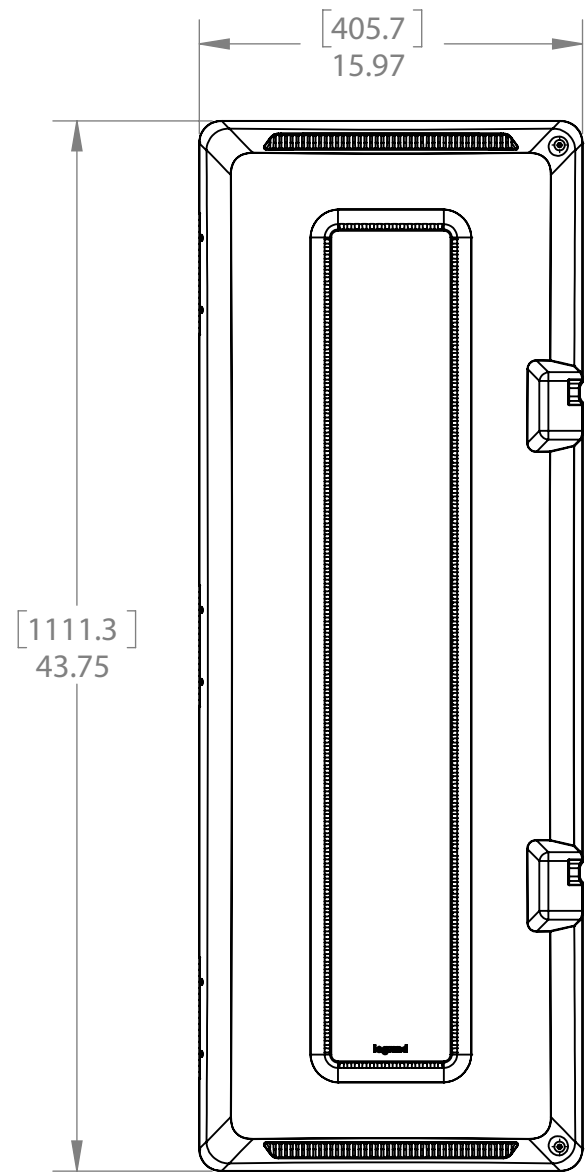

2

1

B

B

A

A

PROPRIETARY AND CONFIDENTIAL
THE INFORMATION CONTAINED
IN THIS DRAWING IS THE SOLE
PROPERTY OF On-Q/LEGRAND.
ANY REPRODUCTION IN PART OR
AS A WHOLE WITHOUT THE WRITTEN
PERMISSION OF On-Q/LEGRAND
IS PROHIBITED. DRAWING IS SUBJECT
TO CHANGE WITHOUT NOTICE.

on·q

legrand

P.O. Box 60907
Middletown, PA 17106-0907
1-800-321-2343

TITLE:

42" PLASTIC HINGED DOOR, ONLY

SIZE A	DWG NO ENP4260	FILE NAME CD-ENP4260	CUST REV A
REVISED DATE 12/26/17	SCALE NONE	SHEET 1 OF 1	

2

1