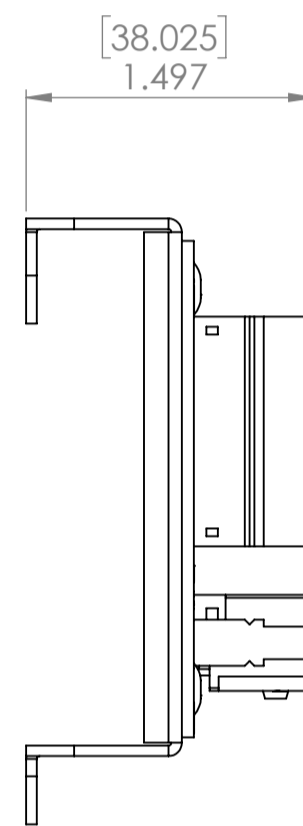

2

1

B

B

A

A

PROPRIETARY AND CONFIDENTIAL THE INFORMATION CONTAINED IN THIS DRAWING IS THE SOLE PROPERTY OF On-Q/LEGRAND. ANY REPRODUCTION IN PART OR AS A WHOLE WITHOUT THE WRITTEN PERMISSION OF On-Q/LEGRAND IS PROHIBITED. DRAWING IS SUBJECT TO CHANGE WITHOUT NOTICE.	  P.O. Box 60907 Middletown, PA 17106-0907 1-800-321-2343	TITLE: <b>1WAY IDC TELECOM MODULE W/RJ31X</b>			
		SIZE <b>A</b>	DWG NO <b>TM1110</b>	FILE NAME <b>CD-TM1110</b>	CUST REV <b>A</b>
		REVISED DATE 10/26/17	SCALE <b>NONE</b>	SHEET <b>1 OF 1</b>	

2

1