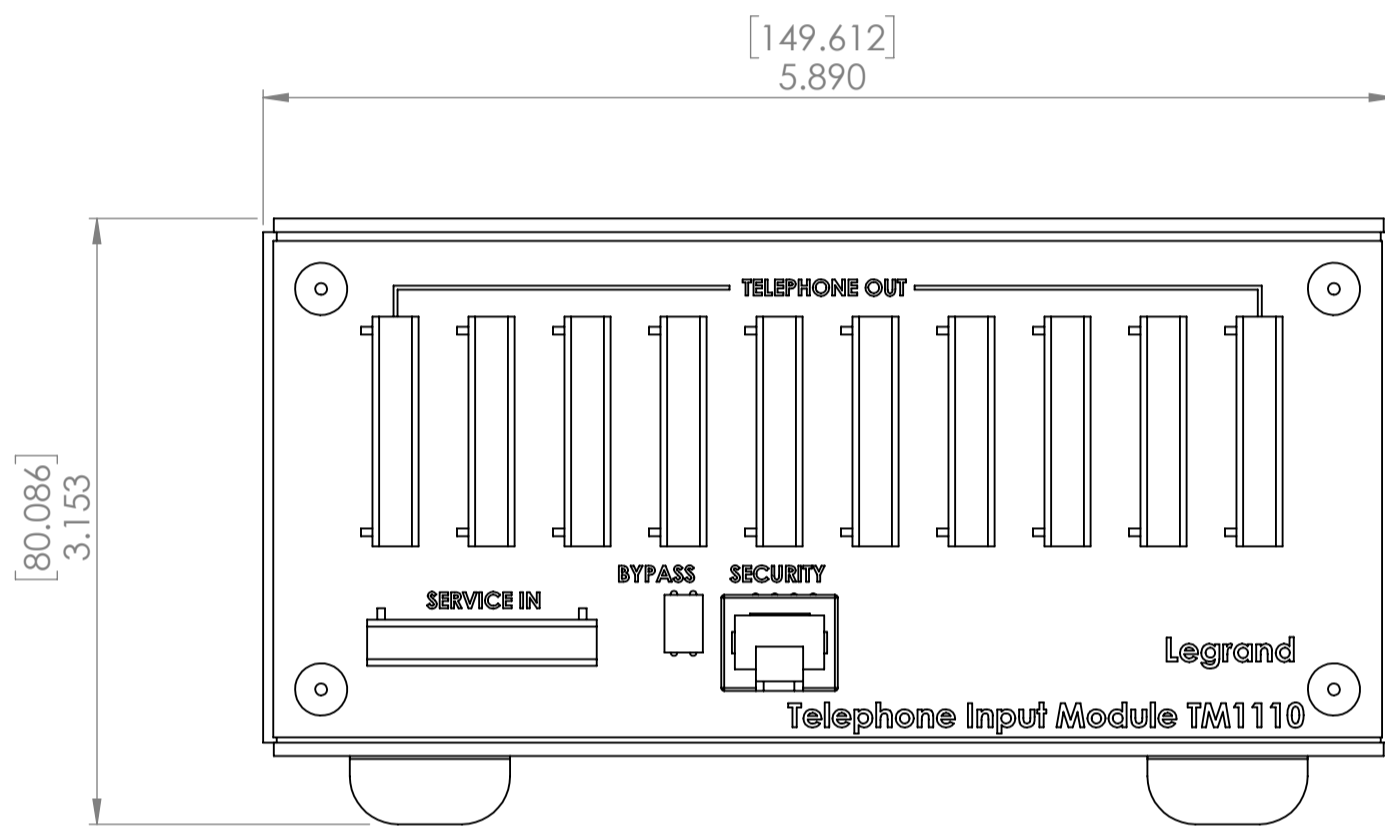

2

1

B

B

A

A

PROPRIETARY AND CONFIDENTIAL THE INFORMATION CONTAINED IN THIS DRAWING IS THE SOLE PROPERTY OF On-Q/LEGRAND. ANY REPRODUCTION IN PART OR AS A WHOLE WITHOUT THE WRITTEN PERMISSION OF On-Q/LEGRAND IS PROHIBITED. DRAWING IS SUBJECT TO CHANGE WITHOUT NOTICE.	  P.O. Box 60907 Middletown, PA 17106-0907 1-800-321-2343	TITLE: <b>1WAY IDC TELECOM MODULE W/RJ31X</b>			
		SIZE <b>A</b>	DWG NO <b>TM1110</b>	FILE NAME <b>CD-TM1110</b>	CUST REV <b>A</b>
		REVISED DATE 10/26/17	SCALE <b>NONE</b>	SHEET <b>1 OF 1</b>	