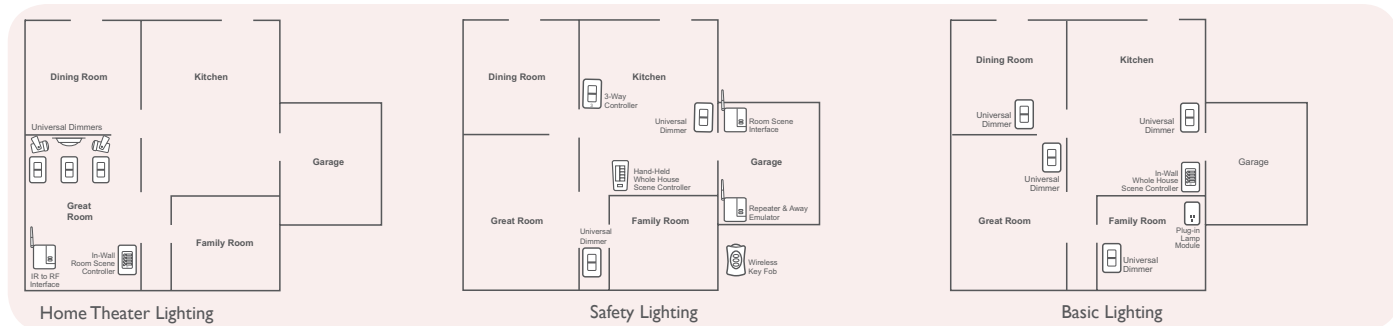

RF Lighting Control System

RELATED ITEMS

ADDITIONAL PRODUCTS

PRODUCT	PART #	COLOR
In-Wall Incandescent Dimmer	DRD2-X	Black, Ivory, Almond, White
In-Wall Switch	DRD3-X V2	Black, Ivory, Almond, White
In-Wall Forward-Phase Dimmer	DRD4-X	Black, Ivory, Almond, White
In-Wall Whole House Scene Controller	DRD5-X V2	Black, Ivory, Almond, White
In-Wall Room Scene Controller	DRD6-X V2	Black, Ivory, Almond, White
Event Controller	LC6001	n/a
Event Controller In-Wall Kit	LC6400	White
Event Controller Plug-In Kit	LC6401	White
Wireless Key Fob	MKFOB	n/a
In-Wall 2000 W Box Dimmer	MR2000	n/a
RS232 to RF Interface	MR232-G	n/a
House Scene Interface	MRHC3-G	n/a
Hand-Held Whole House Scene Controller	MRH5-G	Black
Hand-Held Room Scene Controller	MRH6-G	Black
IR to RF Interface	MRIR1	n/a
Plug-In Lamp Module	MRP6-W	White
Plug-In Small Appliance Module	MRP7-W	White
Repeater & Away Emulator	MRR2-G	n/a
Room Scene Interface	MRRC3-G	n/a

COLORS

WIRING DIAGRAMS

301 Fulling Mill Road, Suite G
Middletown, PA 17057
(800) 321-2343

©2012 by Legrand. All Rights Reserved.

www.legrand.us/onq