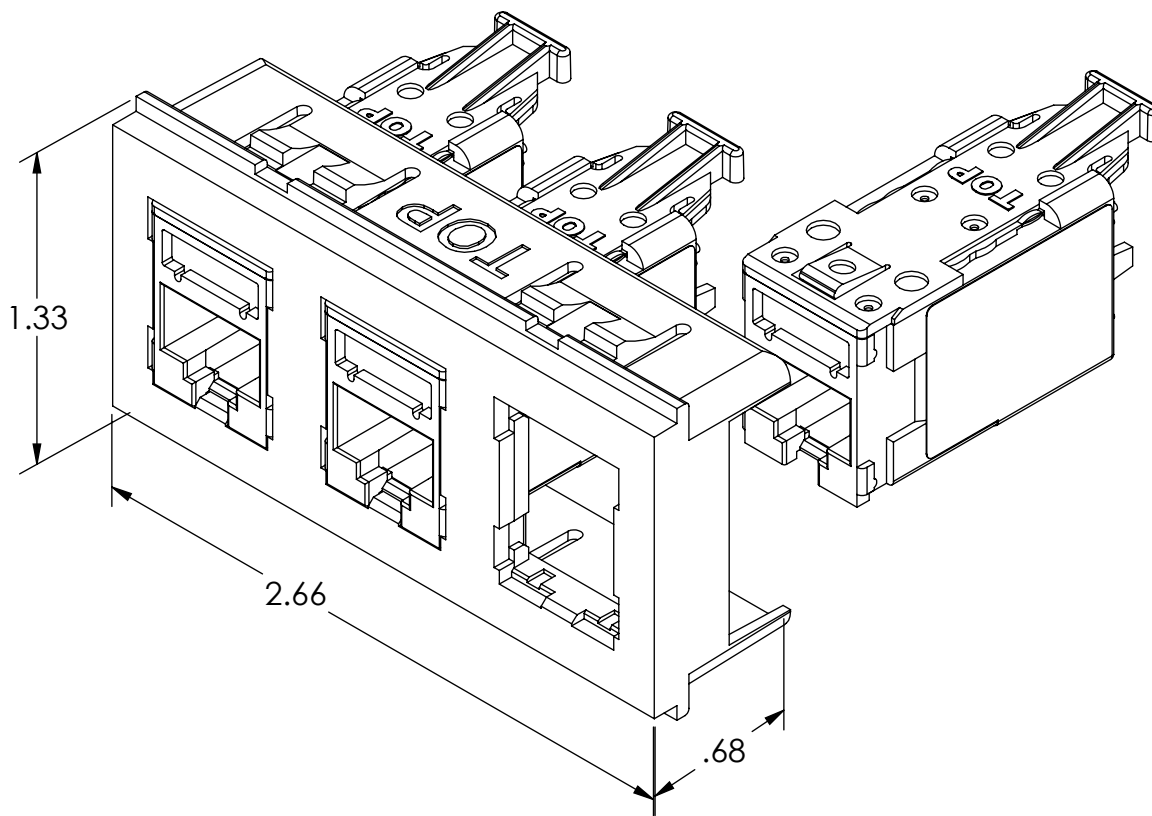

NOTE;  
 HD JACK LOADS FROM REAR. NOTE THAT  
 BEZEL AND JACK HAVE THEIR TOPS IDENTIFIED.  
**(HD JACKS SOLD SEPARATELY)**  
 ALL DIMENSIONS IN INCHES.

NOTE: BEZEL SNAPS INTO BEZEL P/Ns:

- OR-40700071
- OR-40700072
- OR-40700073

125 EUGENE O'NEILL DRIVE  
 NEW LONDON, CT 06320  
 TEL: 860-445-3800  
 FAX: 860-405-2990  
 WWW.ORTRONICS.COM

TITLE  
 HD BEZEL MINI MOD REAR LOAD  
 3/HD JACK OPENINGS

	NAME	DATE	SIZE	CAD FILE	DWG NO	REV
DWN	RWS	05/31/11	A	421HDJXXC	OR-421HDJ-XX	00
CHK	C.A.C.	09/06/11	SCALE	1:2	WEIGHT	SHEET
APPR	W. DIETZ	09/06/11				1 OF 1