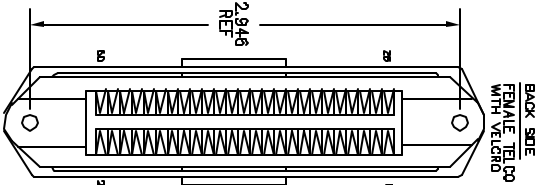

TELCO CONNECTOR  
W/ VELCRO  
4  
INSTALL  
DUSTCOVERS  
4

BACK SIDE FEMALE TELCO WITH VELCRO	TELCO PIN #	JACK PIN #	9/8 HOUSING/INSERTS	JACK/PORT #	JACK PIN #	BR-4C WIRE	TELCO PIN #
1	28	1	RED	1	1	YELLOW (OUTOFF)	1
2	27	2	GREEN	2	2	GREEN (OUTOFF)	2
3	26	3	RED	3	3	RED	3
4	25	4	GREEN	4	4	BLACK (OUTOFF)	4
5	24	5	RED	5	5		5
6	23	6	GREEN	6	6		6
7	22	7	RED	7	7		7
8	21	8	GREEN	8	8		8
9	20	9	RED	9	9		9
10	19	10	GREEN	10	10		10
11	18	11	RED	11	11		11
12	17	12	GREEN	12	12		12
13	16	13	RED	13	13		13
14	15	14	GREEN	14	14		14
15	14	15	RED	15	15		15
16	13	16	GREEN	16	16		16
17	12	17	RED	17	17		17
18	11	18	GREEN	18	18		18
19	10	19	RED	19	19		19
20	9	20	GREEN	20	20		20
21	8	21	RED	21	21		21
22	7	22	GREEN	22	22		22
23	6	23	RED	23	23		23
24	5	24	GREEN	24	24		24
25	4		RED				
26	3		GREEN				
27	2		RED				
28	1		GREEN				
29			RED				
30			GREEN				
31			RED				
32			GREEN				
33			RED				
34			GREEN				
35			RED				
36			GREEN				
37			RED				
38			GREEN				
39			RED				
40			GREEN				
41			RED				
42			GREEN				
43			RED				
44			GREEN				
45			RED				
46			GREEN				
47			RED				
48			GREEN				
49			RED				
50			GREEN				
51			RED				
52			GREEN				
53			RED				
54			GREEN				
55			RED				
56			GREEN				
57			RED				
58			GREEN				
59			RED				
60			GREEN				
61			RED				
62			GREEN				
63			RED				
64			GREEN				
65			RED				
66			GREEN				
67			RED				
68			GREEN				
69			RED				
70			GREEN				
71			RED				
72			GREEN				
73			RED				
74			GREEN				
75			RED				
76			GREEN				
77			RED				
78			GREEN				
79			RED				
80			GREEN				
81			RED				
82			GREEN				
83			RED				
84			GREEN				
85			RED				
86			GREEN				
87			RED				
88			GREEN				
89			RED				
90			GREEN				
91			RED				
92			GREEN				
93			RED				
94			GREEN				
95			RED				
96			GREEN				

NOTE: JACK LEAD WIRE PAIRS HAVE A MINIMUM OF 1 TWIST PER INCH, BEFORE TERMINATION INTO TELCO

TELCO #1 SHOWN, TELCOS #2 THRU #4 ARE SIMILAR W/ CONSECUTIVE PORT ASSIGNMENTS (25-48, 49-72, 73-96)