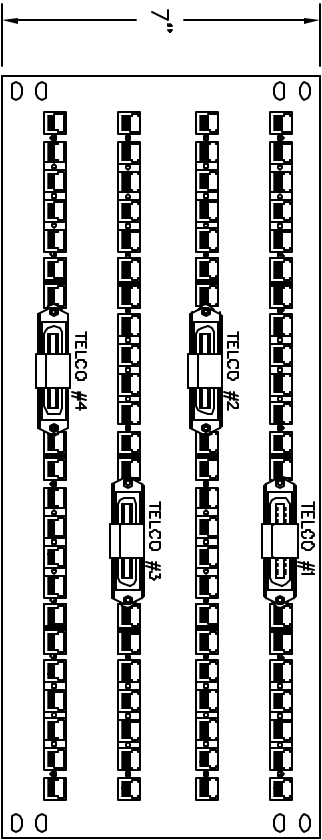

TELCO CONNECTOR  
W/ VELCRO  
4  
INSTALL  
DUSTCOVERS  
4

BACK SIDE FEMALE TELCO WITH VELCRO	TELCO PIN #	JACK PIN #	9/8 HOUSING/INSERTS	JACK/PORT #	JACK PIN #	BR-4C WIRE	TELCO PIN #
1	28	1	RED	1	1	YELLOW (OUTOFF)	1
2	27	2	GREEN	2	2	GREEN (OUTOFF)	2
3	26	3	RED	3	3	RED	3
4	25	4	GREEN	4	4	BLACK (OUTOFF)	4
5	24	5	RED	5	5		5
6	23	6	GREEN	6	6		6
7	22	7	RED	7	7		7
8	21	8	GREEN	8	8		8
9	20	9	RED	9	9		9
10	19	10	GREEN	10	10		10
11	18	11	RED	11	11		11
12	17	12	GREEN	12	12		12
13	16	13	RED	13	13		13
14	15	14	GREEN	14	14		14
15	14	15	RED	15	15		15
16	13	16	GREEN	16	16		16
17	12	17	RED	17	17		17
18	11	18	GREEN	18	18		18
19	10	19	RED	19	19		19
20	9	20	GREEN	20	20		20
21	8	21	RED	21	21		21
22	7	22	GREEN	22	22		22
23	6	23	RED	23	23		23
24	5	24	GREEN	24	24		24
25	4		RED				
26	3		GREEN				
27	2		RED				
28	1		GREEN				
29			RED				
30			GREEN				
31			RED				
32			GREEN				
33			RED				
34			GREEN				
35			RED				
36			GREEN				
37			RED				
38			GREEN				
39			RED				
40			GREEN				
41			RED				
42			GREEN				
43			RED				
44			GREEN				
45			RED				
46			GREEN				
47			RED				
48			GREEN				
49			RED				
50			GREEN				
51			RED				
52			GREEN				
53			RED				
54			GREEN				
55			RED				
56			GREEN				
57			RED				
58			GREEN				
59			RED				
60			GREEN				
61			RED				
62			GREEN				
63			RED				
64			GREEN				
65			RED				
66			GREEN				
67			RED				
68			GREEN				
69			RED				
70			GREEN				
71			RED				
72			GREEN				
73			RED				
74			GREEN				
75			RED				
76			GREEN				
77			RED				
78			GREEN				
79			RED				
80			GREEN				
81			RED				
82			GREEN				
83			RED				
84			GREEN				
85			RED				
86			GREEN				
87			RED				
88			GREEN				
89			RED				
90			GREEN				
91			RED				
92			GREEN				
93			RED				
94			GREEN				
95			RED				
96			GREEN				

NOTE: JACK LEAD WIRE PAIRS HAVE A MINIMUM OF 1 TWIST PER INCH, BEFORE TERMINATION INTO TELCO

TELCO #1 SHOWN, TELCOS #2 THRU #4 ARE SIMILAR W/ CONSECUTIVE PORT ASSIGNMENTS (25-48, 49-72, 73-96)