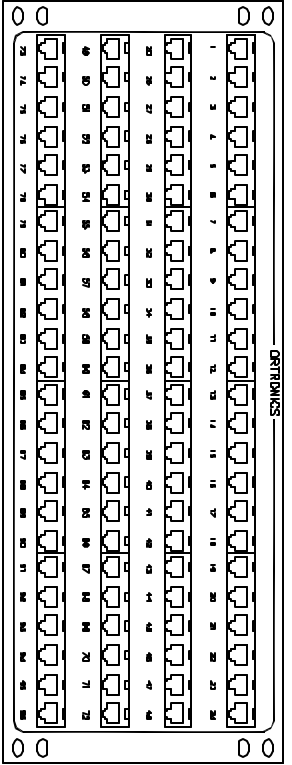

ORTRONICS
INC.

595 GREENHAVEN ROAD
PAMCATUCK, CT 06379
TEL: 860-599-1780
FAX: 800-599-1774

TITLE
OR-808004373
96 PORT, 2/8, 25F, V, SPS
7 x 19 x 1/8" PINS 5 + 4

INSTALL
6/8 HOUSINGS
18