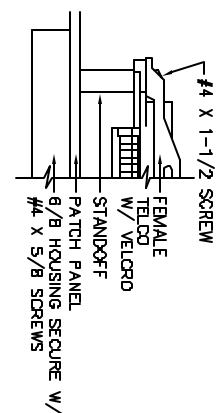

TELCO CONNECTOR  
W/ VELCRO  
4  
INSTALL  
DUSTCOVERS  
4

BACK SIDE FEMALE TELCO WITH VELCRO	TELCO PIN #	JACK PIN #	9/8 HOUSING/INSERTS	JACK/PORT #	JACK PIN #	BR-4C WIRE	TELCO PIN #
1	28	1	RED	1	1	YELLOW (OUTOFF)	1
2	27	2	GREEN	2	2	GREEN (OUTOFF)	2
3	26	3	RED	3	3	RED	3
4	25	4	GREEN	4	4	BLACK (OUTOFF)	4
5	24	5	RED	5	5		5
6	23	6	GREEN	6	6		6
7	22	7	RED	7	7		7
8	21	8	GREEN	8	8		8
9	20	9	RED	9	9		9
10	19	10	GREEN	10	10		10
11	18	11	RED	11	11		11
12	17	12	GREEN	12	12		12
13	16	13	RED	13	13		13
14	15	14	GREEN	14	14		14
15	14	15	RED	15	15		15
16	13	16	GREEN	16	16		16
17	12	17	RED	17	17		17
18	11	18	GREEN	18	18		18
19	10	19	RED	19	19		19
20	9	20	GREEN	20	20		20
21	8	21	RED	21	21		21
22	7	22	GREEN	22	22		22
23	6	23	RED	23	23		23
24	5	24	GREEN	24	24		24
25	4		RED				
26	3		GREEN				
27	2		RED				
28	1		GREEN				
29			RED				
30			GREEN				
31			RED				
32			GREEN				
33			RED				
34			GREEN				
35			RED				
36			GREEN				
37			RED				
38			GREEN				
39			RED				
40			GREEN				
41			RED				
42			GREEN				
43			RED				
44			GREEN				
45			RED				
46			GREEN				
47			RED				
48			GREEN				
49			RED				
50			GREEN				
51			RED				
52			GREEN				
53			RED				
54			GREEN				
55			RED				
56			GREEN				
57			RED				
58			GREEN				
59			RED				
60			GREEN				
61			RED				
62			GREEN				
63			RED				
64			GREEN				
65			RED				
66			GREEN				
67			RED				
68			GREEN				
69			RED				
70			GREEN				
71			RED				
72			GREEN				
73			RED				
74			GREEN				
75			RED				
76			GREEN				
77			RED				
78			GREEN				
79			RED				
80			GREEN				
81			RED				
82			GREEN				
83			RED				
84			GREEN				
85			RED				
86			GREEN				
87			RED				
88			GREEN				
89			RED				
90			GREEN				
91			RED				
92			GREEN				
93			RED				
94			GREEN				
95			RED				
96			GREEN				

NOTE: JACK LEAD WIRE PAIRS HAVE A MINIMUM OF 1 TWIST PER INCH, BEFORE TERMINATION INTO TELCO

TELCO #1 SHOWN, TELCOS #2 THRU #4 ARE SIMILAR W/ CONSECUTIVE PORT ASSIGNMENTS (25-48, 49-72, 73-96)