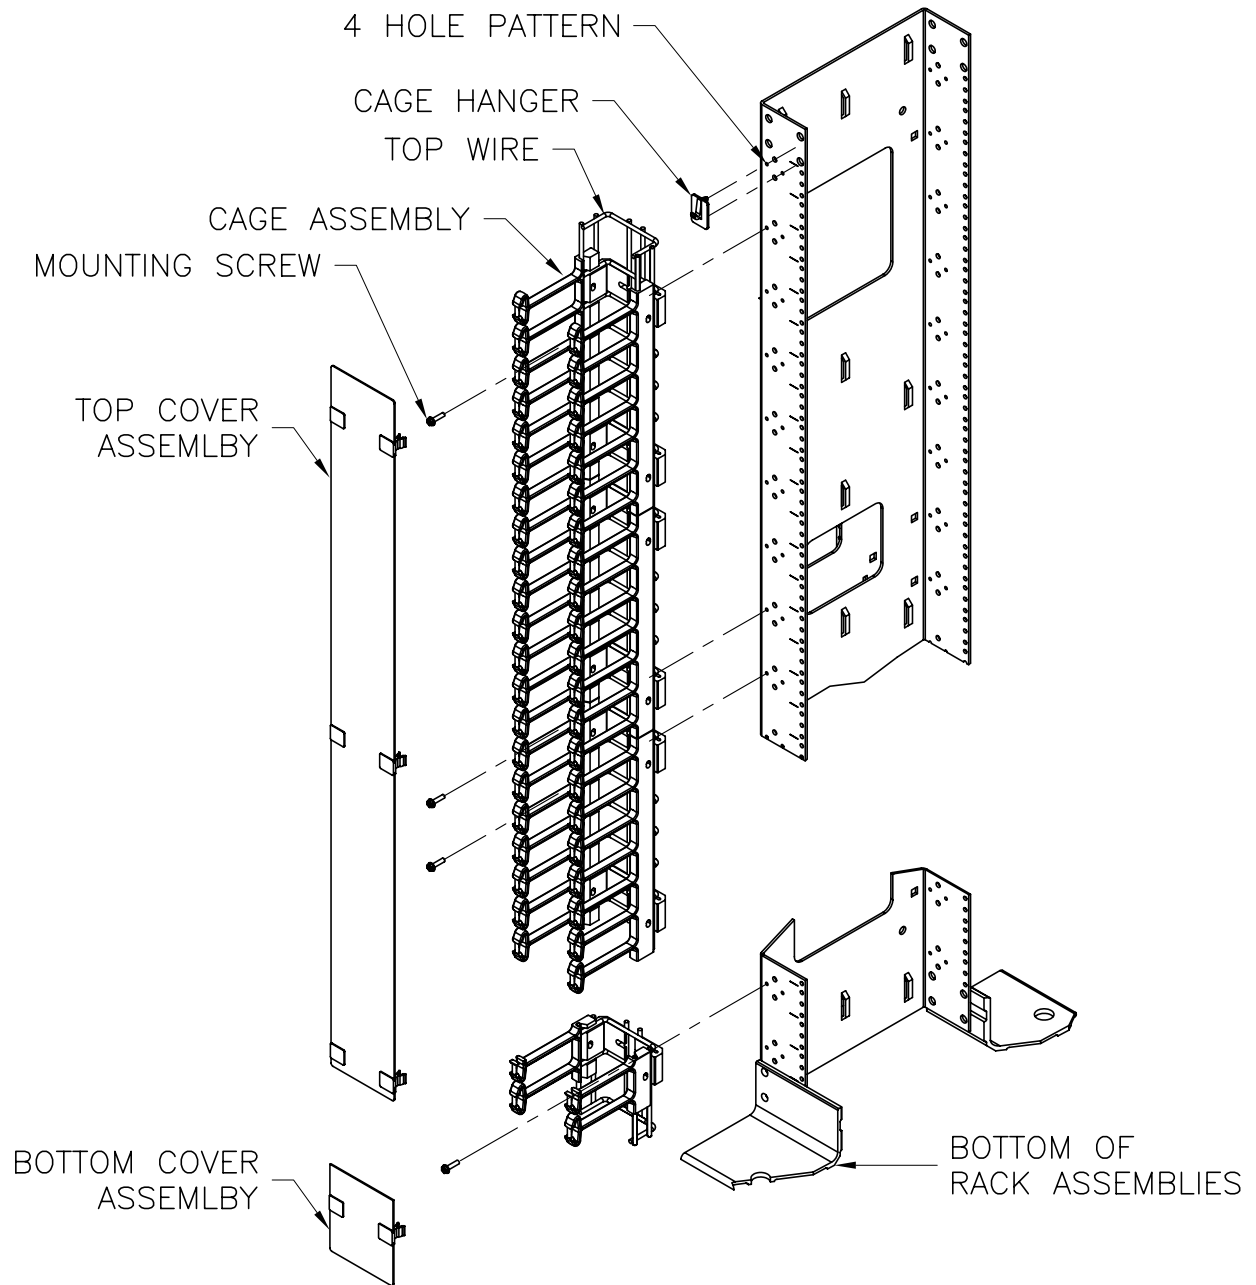

TITLE INSTALLATION INSTRUCTIONS  
MIGHTY MO 6  
VERTICAL CABLE MANAGEMENT CAGE

1. INSTALL CAGE HANGER BRACKET INTO THE TOP 4 HOLE PATTERN ON UPRIGHT. NOTE: HANGER BRACKETS WILL NOT WORK WITH SERVER RACK.
2. REMOVE COVERS FROM CAGE ASSEMBLY.
3. LOCATE CAGE ONTO HANGER BRACKETS USING THE TOP WIRE OF CAGE.
4. SECURE CAGE TO UPRIGHTS USING MOUNTING HARDWARE, 6 SCREWS PER.
5. REINSTALL COVERS.