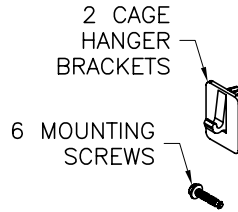

ORTRONICS®

125 EUGENE O'NEILL DRIVE
NEW LONDON, CT 06320
TEL: 860-445-3800
FAX: 860-405-2990

TITLE INSTALLATION INSTRUCTIONS
MIGHTY MO 6
VERTICAL CABLE MANAGEMENT CAGE

4" CAGE HARDWARE AND ACCESSORY