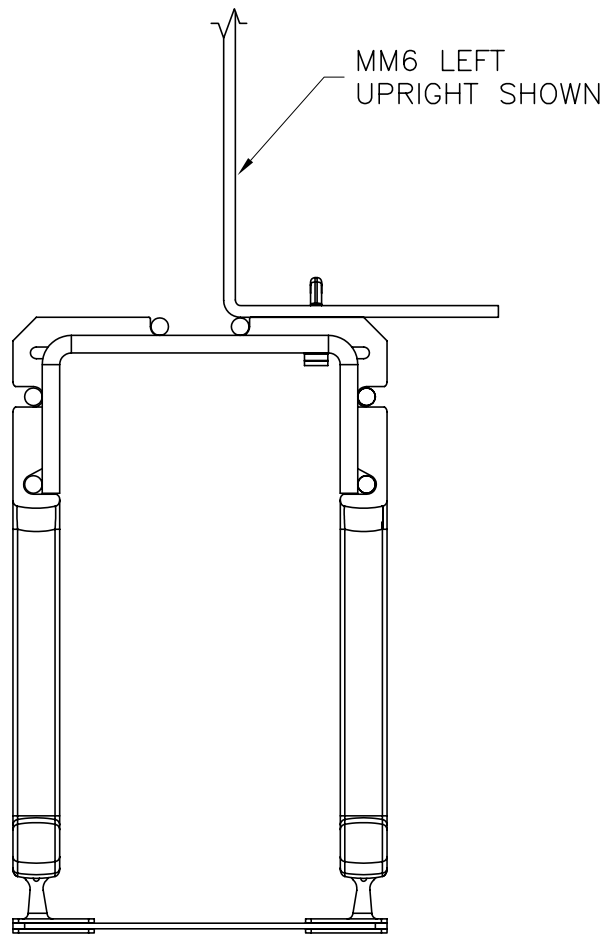

### MIGHTY MO 6 VERTICAL CABLE MANAGEMENT SYSTEM INSTALLATION INSTRUCTIONS

NOTE: Instruction 4" cage, of any length.

1. Before installing cage, inventory contents, including hardware as listed on sheet 2.