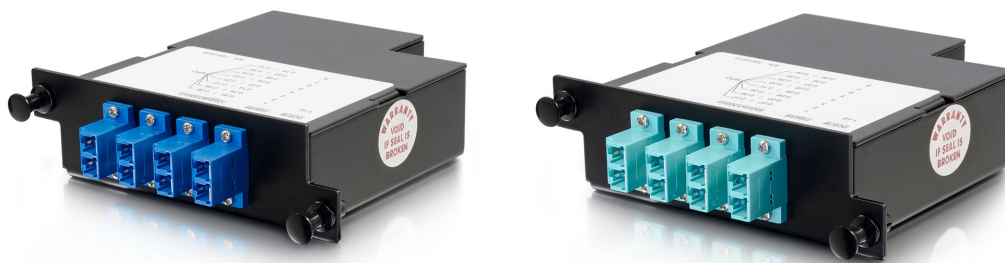

## 8-Fiber M4 Cassettes with 8 LC Duplex Adapters to 1 MPO (F)

Infinium high density pre-terminated M4 fiber optic cassettes designed to breakout rear MPO connections to front 8-fiber LC duplex adapters.

### OVERVIEW

The 8-fiber M4 Cassettes are designed to be used with the Infinium HD Enclosures and support MPO to LC Duplex 8-fiber connectivity, offering versatile installation and swift deployment. The housing of the cassettes offer additional durability and integrated bend limiting considerations to assure optimum optical performance. The Base 8 configuration of these cassettes match the fiber utilization of most transceivers, providing for 100% fiber utilization. This makes these cassettes a perfect match for Ethernet transmission ranging from 40G to 400G.

### FEATURES

- High Density: 8-fiber cassette compatible with Infinium HD Enclosures
- Base 8 Configuration: Provides 100% fiber utilization for most transceivers
- Pre-terminated solution: For fastest installation, highest performance and consistent factory quality
- Fiber port labeling: Provides easier administration
- Compact high density design: Made with a rugged metal housing
- Internal Shutters: Eliminates the need for protective caps and keeps dust out