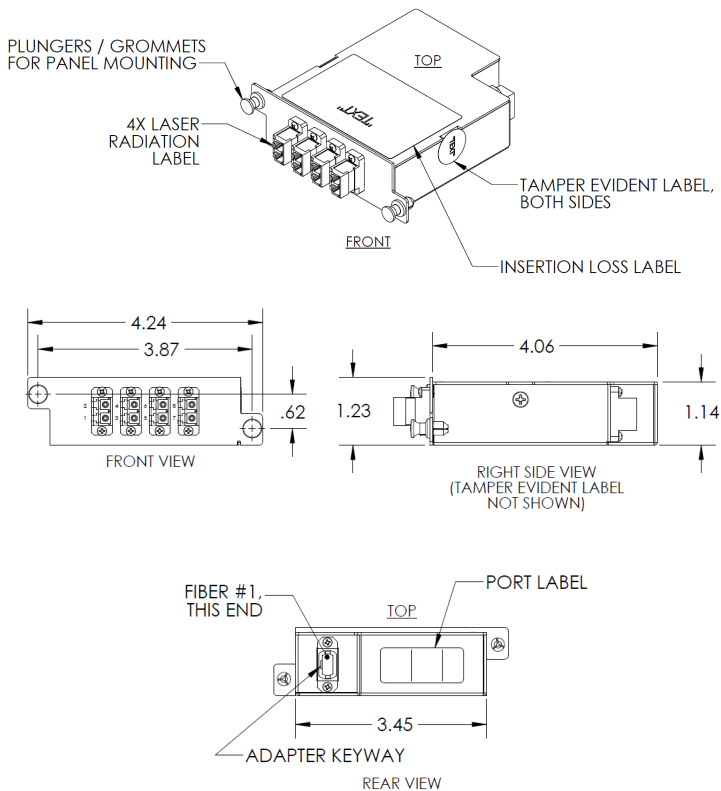

DATA SHEET

SPECIFICATIONS:

8-Fiber M4 Cassettes with 8 LC Duplex Adapters to 1 MPO (F)

GENERAL INFO:

- Color: M4LCD08-50EE3G2 - Aqua
  M4LCD08-50EE1G1 - Aqua
  M4LCD08-09E1G1 - Blue
- Number Of Ports: 8
- Typical Applications:
  - M4LCD08-50EE3G2 - Multimode
  - M4LCD08-50EE1G1 - Multimode
  - M4LCD08-09E1G1 - Single-mode
- Connection Type: MPO-LC
- Installation Destination: UC0 Fiber Enclosures
- Product Series: Infinium
- Type: Fiber Cassettes

DIMENSIONS:

- Depth (Metric): 103.12 mm
- Depth (US): 4.06"
- Height (Metric): 31.24 mm
- Height (US): 1.23"
- Width (Metric): 107.70 mm
- Width (US): 4.24"
- Rack Units: 0.7

TECHNICAL INFORMATION:

- Connection Method:
  - M4LCD08-50EE3G2 - Universal Polarity (Flipped)
  - M4LCD08-50EE1G1 - Universal Polarity (Non-Flipped)
  - M4LCD08-09E1G1 - Universal Polarity (Non-Flipped)
- Fiber Capacity: 8
- Typical Insertion Loss:
  - M4LCD08-50EE3G2 - 0.5 dB
  - M4LCD08-50EE1G1 - 1.25 dB
  - M4LCD08-09E1G1 - 1.05 dB
- Typical Return Loss:
  - M4LCD08-50EE3G2 - 19.0 dB
  - M4LCD08-50EE1G1 - 19.0 dB
  - M4LCD08-09E1G1 - 52 dB
- Capacity: High Density
- Equipment Type: Pre-Terminated Cassettes

Legrand, North and Central America

60 Woodlawn Street
West Hartford, CT 06110
1.877.BY.LEGRAND (295.3472)
www.legrand.us