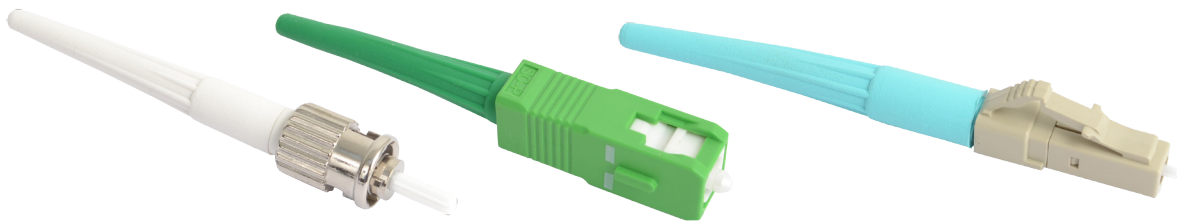

3.0MM (SOC) SPLICE-ON CONNECTOR

The **3.0mm Splice-On Connector** provides a connection that meets or exceeds industry standards for loss and back reflection. The connector is provided with a factory-cleaved 900um fiber stub to ensure ease of use and optimal performance.

The unique boot allows the entire splice to be concealed and protected. The addition of an extended brass crimp sleeve provides extra protection to the splice and utilizes the Kevlar for maximized pull strength.

SPECIFICATIONS

CONNECTOR TYPE	SM/APC	SM/UPC	MM/62.5UM	MM/50UM	MM/OM3	MM/OM4
Insertion Loss (max)	0.3dB		0.4dB			
Optical Return Loss	> 65dB	> 55dB	35dB (typical)			
Ferrule Type	All Zirconia Pre-Polished Ferrules					
Color Code	Green	Blue	Beige	Black	Aqua	Magenta
Operating Temperature	-40 to +85 degrees C					
Industry Standards	RoHS Compliant, Telcordia GR-326-CORE Compliant					