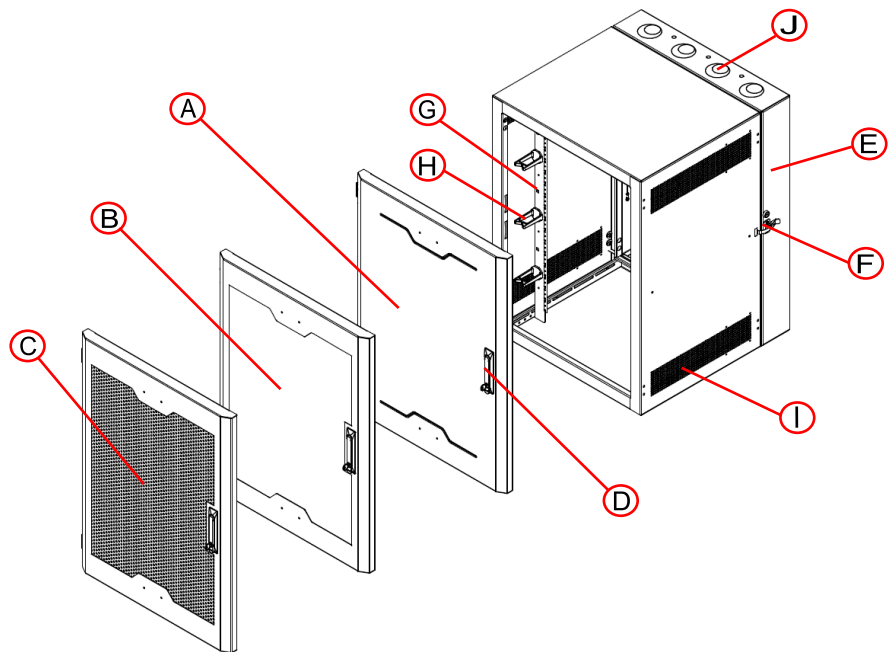

Models:

SWM Series Swing-Out Wall-Mount Cabinet - 18RU

SWM18RUSD-26-26
SWM18RUPL-26-26
SWM18RUPD-26-26

- A. Reversible Solid Front Door*
- B. Reversible Plexiglass Front Door*
- C. Reversible Perforated Front Door*
- D. Locking Swing Handle
- E. Reversible Backpan
- F. Back Panel Lock
- G. Mounting Rails
- H. Wire Management Rings
- I. Vented Cooling Area
- J. Cable Conduit Knockouts

* Only 1 door type is supplied with each cabinet.
 Please refer to model numbers below for door type.

Cabinet Includes:

- (2) Adjustable Rails (partially shown)
- (1) Backpan Bonding Wire
- (1) Door Bonding Wire
- (2) Keys with Door Lock
- (2) Keys with Backpan Lock
- (8) Wire Management Rings
- (1) Owner's Manual
- Includes Associated Hardware

Models	SWM18RUSD-26-26	SWM18RUPL-26-26	SWM18RUPD-26-26
Door Type	Solid Front Door	Plexiglass Front Door	Perforated Front Door
Rack Units	18RU	18RU	18RU
Equipment Mounting Depth	23.5 in	23.5 in	23.5 in
UL 2416 Certified Load Rating**	275 lbs	275 lbs	275 lbs
Unit Dimensions H x W x D	35.4 x 26 x 28 in	35.4 x 26 x 28 in	35.4 x 26 x 28 in
Shipping Dimensions H x W x D	41 x 29.5 x 30.5 in	41 x 29.5 x 30.5 in	41 x 29.5 x 30.5 in
Unit Weight	114 lbs	114 lbs	114 lbs
Shipping Weight	135 lbs	135 lbs	135 lbs
Certifications/Compliances	TAA Compliant, UL2416 Certified, PCI Compliant, EIA-310-E Compliant, RoHS Compliant, Product Environmental Profile (PEP) Compliant		