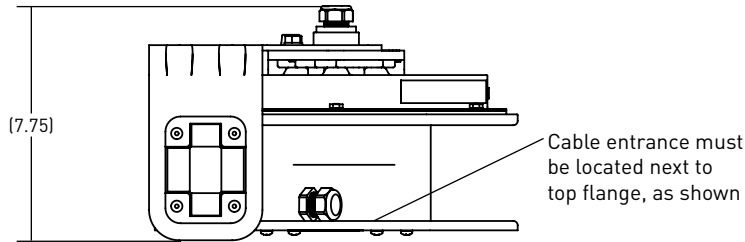

Dimensional Information