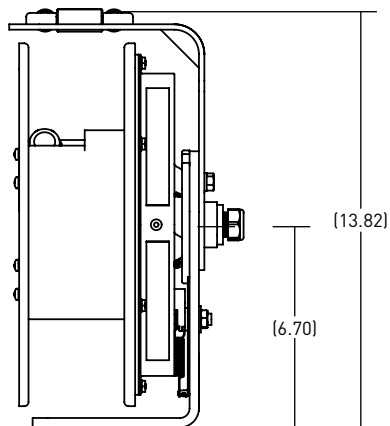

Dimensional Information