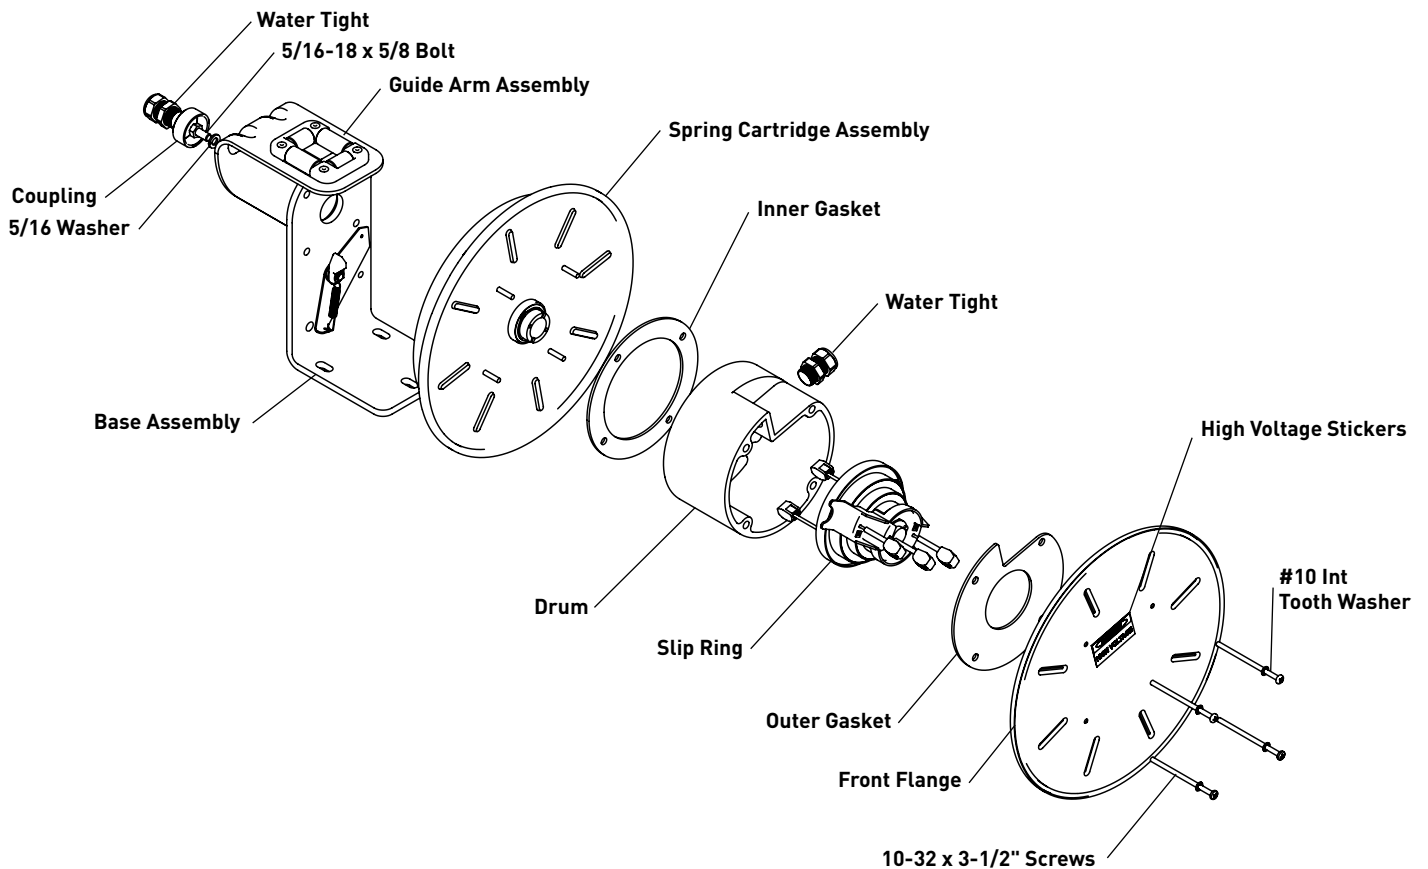

Product Features