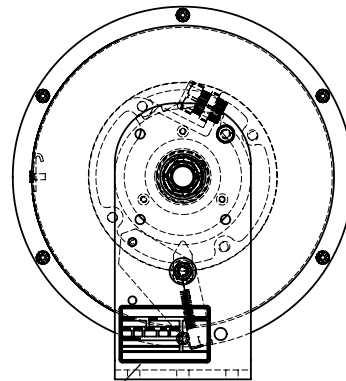

Dimensional Information