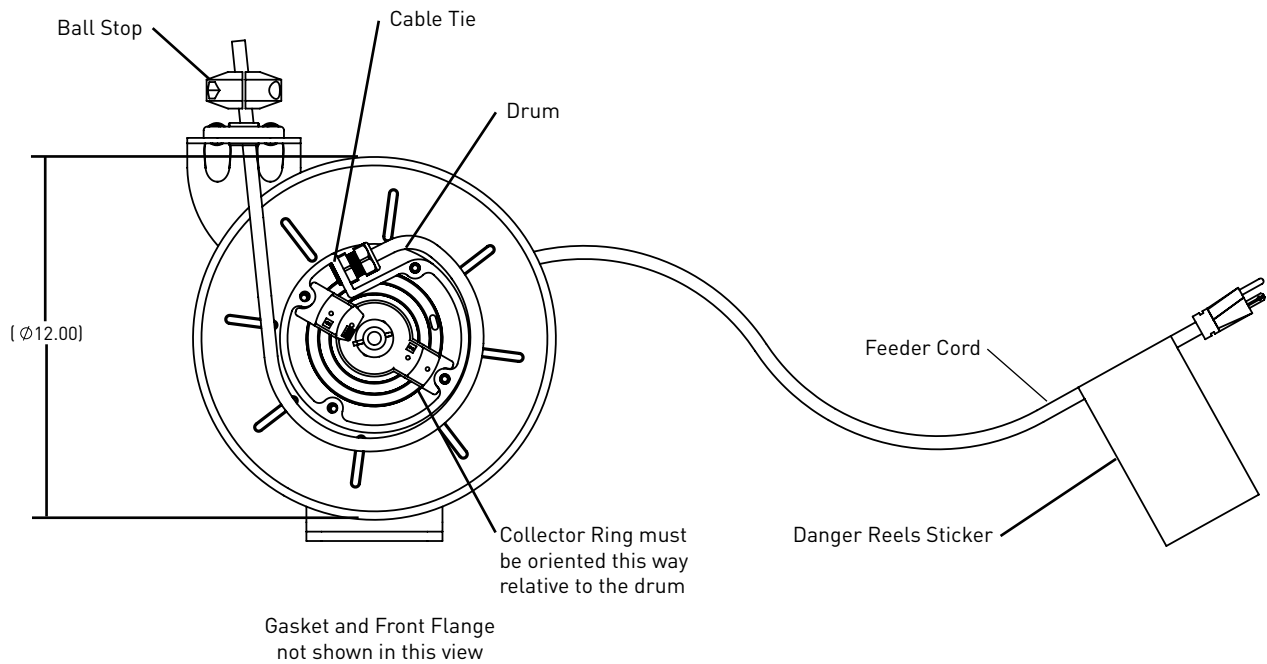

Drum/Ratchet Orientation Detail
Drum must be oriented this way relative to ratchet teeth. Some items not shown for clarity