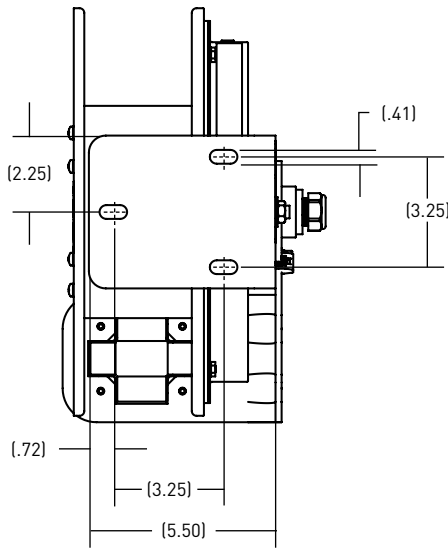

Rating and Specifications

Cable Gauge	# Cond	Type	NEMA	Voltage	Current	Feeder Cord
16 AWG	2	SOW	4	600	13A	Cable
14 AWG	2	SOW	4	600	15A	Cable
12 AWG	3	SOW	4	600	25A	Cable
16 AWG	3	SOW	2	125	10A	Molded Plug
14 AWG	3	SJE	2	125	15A	Molded Plug
12 AWG	3	SJO	2	125	20A	Molded Plug
16 AWG	3	SOW	4	600	10A	Cable
14 AWG	3	SOW	4	600	15A	Cable
12 AWG	3	SOW	4	600	20A	Cable
14 AWG	4	SJE	4	300	12A	Cable
12 AWG	4	SOW	4	300	16A	Cable
16 AWG	4	SOW	4	600	8A	Cable
14 AWG	4	SOW	4	600	12A	Cable
12 AWG	4	SOW	4	600	16A	Cable

Wiring Chart

Cond #	Base Color
1	Green
2	Black
3	White
4	Red

Base Mounting

The paper used to print this document is an environmentally responsible paper with 10% post consumer waste, with FSC and SFI Chain of Custody certifications, Lacey Act compliant. 100% of the electricity used to manufacture Flo sheets is generated with Green-e certified renewable energy.

All brand and product names referenced in this document are registered trademarks or trademarks of their respective holders.

Legrand, North America
60 Woodlawn Street
West Hartford, CT 06110
1.877.BY.LEGRAND (295.3472)
www.legrand.us
905.738.9195
www.legrand.ca

FOLLOW US