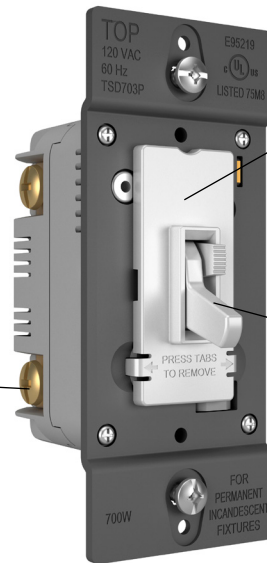

TSD703PTC

Energy-saving dimming for Incandescent loads.

TSD703P*/TSD1103P*

Replace your standard switch with the new Toggle Slide Dimmer by Legrand. The ergonomic slider was designed with the end user in mind, making it easier to adjust in the dark or on the run.

Compatible with incandescent dimmable bulbs, these dimmers feature constant memory that returns lights to the previous level after a power failure for automatic control and convenience.

*Denotes color suffix

Features & Benefits

New aesthetically pleasing ergonomic design allows for easier operation

Constant memory returns lights to previous levels after a power failure

Screw-pressure-plate backwire terminals save time, space and money

TSD703PW

Interchangeable face plates available in seven colors (TSDKIT*; sold separately)

Convenient operation – combines ON/OFF toggle switch with separate slider for dimming control

- Preset, Single Pole and 3-Way operation.
- Lifetime warranty.