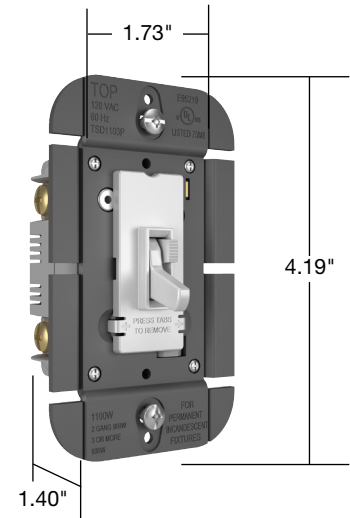

Technical Information

Performance

Electrical

Supply Voltage	120VAC
Ratings	700W; 1100W Incandescent
Frequency	60Hz
Installation	Single Pole or 3-Way

Environmental

Application	Indoor Use Only

Mechanical

Enclosure Material	Polycarbonate

TSD1103PW

Warranty

Lifetime