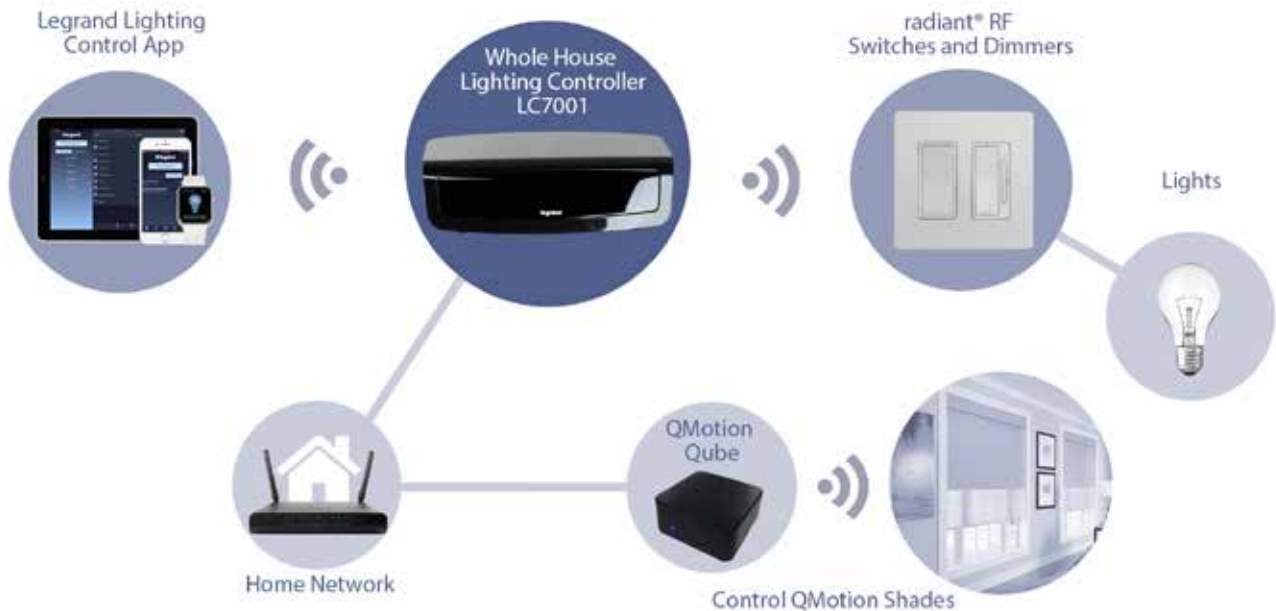

Create a “good morning” scene

When your day dawns, schedule lights to turn on and shades to open so you can ease into your routine.

Create a “movie night” scene

With the tap of a button, dim family room lights and close the shades for movie night.

Mobile App Shade Control with QMotion

The Scene Controller (LC2303)

is a convenient, in-wall keypad that allows you to control your pre-configured scenes at the touch of a button.

AN EASY SWITCH

DESIGN THAT'S A STEP ABOVE ORDINARY

Featuring a clean, low-profile design with no screws in sight, these Wi-Fi ready switches and dimmers coordinate perfectly with all other radiant devices.

the
radiant[®]
collection

QUICK INSTALLATION, LASTING IMPACT

radiant RF light switches and dimmers are installed using existing electrical wiring, making updates a breeze. Connect the Whole House Lighting Controller to your home network with an Ethernet cable, and pair your device directly from the Legrand Lighting Control app.