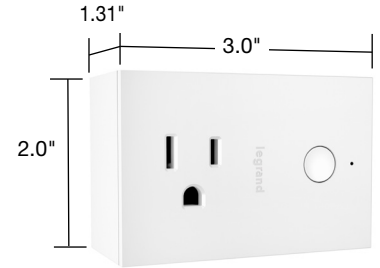

Supply Voltage	120 VAC
Maximum Rated Load	Incandescent /halogen 1800W, Ballast 15A standard/ electronic, LED 5A, 1/2 HP motor
Frequency	60Hz
Installation	Single-Pole or 3-Way

MECHANICAL

Enclosure Material	Indoor Use Only
--------------------	-----------------