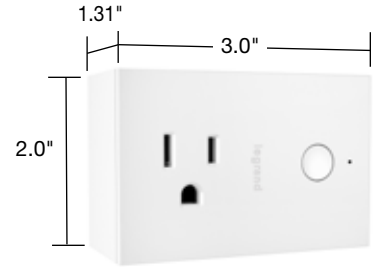

MECHANICAL

Enclosure Material	Indoor Use Only
--------------------	-----------------

Materials

Paddle	Polycarbonate	Terminal	Brass
Back Body	Polycarbonate		

App

Android Requirements	Android 5.0 or higher with camera
Apple IOS Requirements	iOS 10.0 or higher with camera