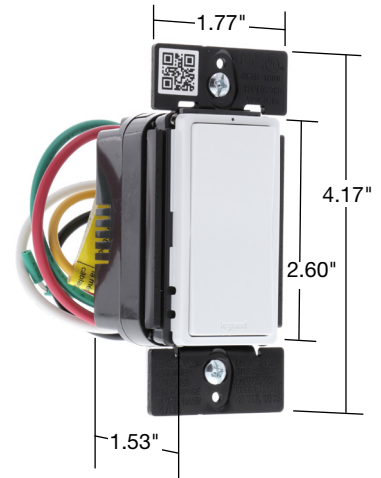

TECHNICAL SPECIFICATIONS

3rd Party Compliance

cULus Listed, UL508, CSA-C22.2 Nos. 14-13.
Conforms to NEMA WD-1 and WD-6. FCC Class B Part 15, IC. Works with Alexa
Works with the Google Assistant, OCF Certified, Wi-Fi Certified.

Performance

ELECTRICAL

Supply Voltage	120 VAC
Maximum Rated Load	Incandescent /halogen 1800W, Ballast 15A standard/ electronic, LED 5A, 1/2 HP motor
Frequency	60Hz
Installation	Single-Pole or 3-Way

MECHANICAL

Enclosure Material	Indoor Use Only

Materials

Paddle	Polycarbonate	Termination	6", 14 AWG, 105C 600V stranded wires
Back Body	Polycarbonate		

App

Android Requirements	Android 5.0 or higher with camera
Apple IOS Requirements	iOS 10.0 or higher with camera

Radio

Wi-Fi	Certified IEEE 802.11 b/g/n Wi-Fi 2.4GHz radio. Supports IPv4 and IPv6 addressing.

Warranty

Limited Lifetime Warranty