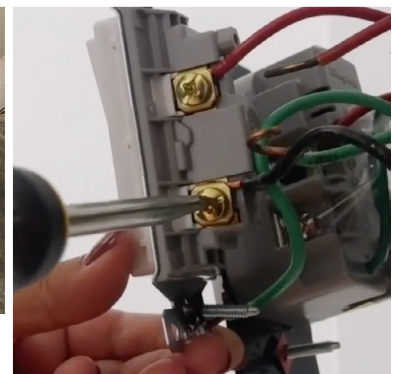

## Works With Any Dimmable Bulb

Automatically senses bulb type to work with any dimmable bulb, eliminating potential issues with flicker and dropout.

## Easy Installation

Easily installs in place of your existing dimmer - all you need is a neutral wire.

the radiant<sup>®</sup> collection

 **legrand<sup>®</sup>**