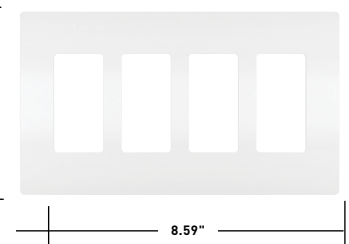

Ordering Information

radiant® Screwless Wall Plates – Polycarbonate Screwless Wall Plates – Plastic Subplate included

Description	Color	26 Openings	
One Gang	Ivory	RWP26I	
	White	RWP26W	
	Brown	RWP26	
	Gray	RWP26GRY	
	Black	RWP26BK	
	Light Almond	RWP26LA	
	Two Gang	Ivory	RWP262I
White		RWP262W	
Brown		RWP262	
Gray		RWP262GRY	
Black		RWP262BK	
Light Almond		RWP262LA	
Three Gang		Ivory	RWP263I
	White	RWP263W	
	Brown	RWP263	
	Gray	RWP263GRY	
	Black	RWP263BK	
	Light Almond	RWP263LA	
	Four Gang	Ivory	RWP264I
White		RWP264W	
Brown		RWP264	
Gray		RWP264GRY	
Black		RWP264BK	
Light Almond		RWP264LA	
Five Gang		Ivory	RWP265I
	White	RWP265W	
	Brown	RWP265	
	Gray	RWP265GRY	
	Black	RWP265BK	
	Light Almond	RWP265LA	
	Six Gang	Ivory	RWP266I
White		RWP266W	
Brown		RWP266	
Gray		RWP266GRY	
Black		RWP266BK	
Light Almond		RWP266LA	

Four Gang

Screwless 26 Openings Plastic Subplate included

Description	Height	Width
One Gang	4.94"	3.15"
Two Gang	4.94"	4.96"
Three Gang	4.94"	6.77"
Four Gang	4.94"	8.59"
Five Gang	4.94"	10.40"
Six Gang	4.94"	12.21"

Screwless Plastic Subplate Dimensions

Description	Height	Width
One Gang	4.78"	1.81"
Two Gang	4.78"	3.62"
Three Gang	4.78"	5.44"
Four Gang	4.78"	7.25"
Five Gang	4.78"	9.06"
Six Gang	4.78"	10.87"