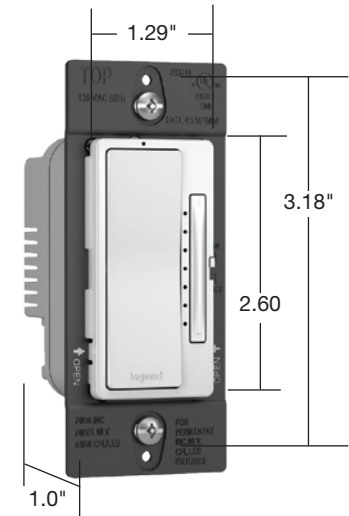

Technical Information

Performance

Electrical	
Supply Voltage	120VAC
Rating	450W CFL/LED; 700W Incandescent; 700VA MLV
Frequency	60Hz
Installation	Single Pole or 3-Way
Environmental	
Application	Indoor Use Only
Mechanical	
Enclosure Material	Polycarbonate

HCL453PMMW