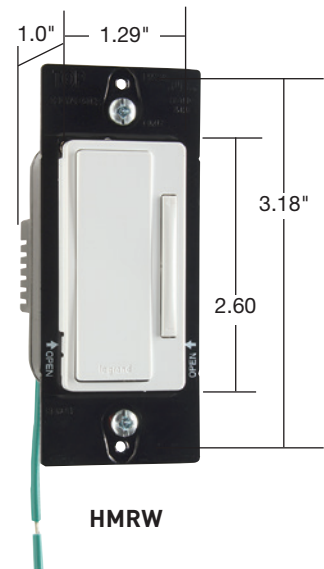

HMRW

Warranty

Lifetime