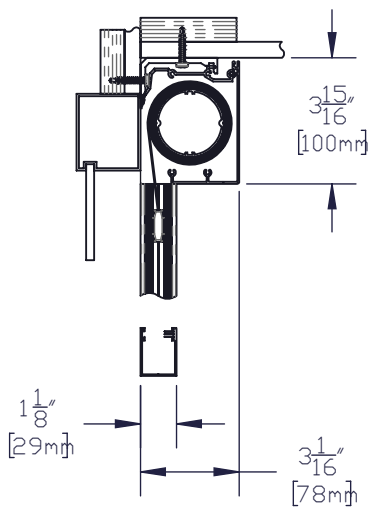

TELESHADE 4 AUTOMATED CASSETTE SYSTEM
SF-T7M/SF-TQ7M

TELESHADE 4 AUTOMATED CASSETTE SYSTEM
WITH SIDE, AND BOTTOM CHANNELS
SF-RD4

TELESHADE 4 AUTOMATED CASSETTE SYSTEM
WITH BACK FASCIA, SIDE, AND BOTTOM CHANNELS
SF-RD5

TELESHADE 4 AUTOMATED
STANDARD POCKET SYSTEM
SF-T17M

TELESHADE 4 AUTOMATED
VENTED POCKET SYSTEM
SF-4BM

TELESHADE 5 AUTOMATED
CASSETTE SYSTEM
SF-T10M/SF-TQ10M

TELESHADE 5 AUTOMATED CASSETTE
SYSTEM WITH BACK FASCIA,
SIDE AND BOTTOM CHANNELS
SF-RD13M