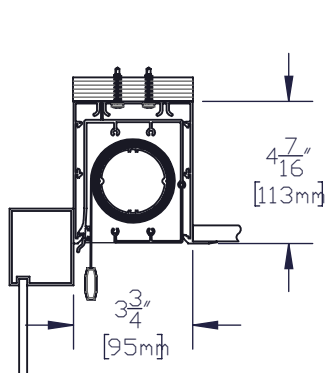

TELESHADE 4 AUTOMATED CASSETTE SYSTEM
SF-T7M/SF-TQ7M

TELESHADE 4 AUTOMATED CASSETTE SYSTEM
WITH SIDE, AND BOTTOM CHANNELS
SF-RD4

TELESHADE 4 AUTOMATED CASSETTE SYSTEM
WITH BACK FASCIA, SIDE, AND BOTTOM CHANNELS
SF-RD5