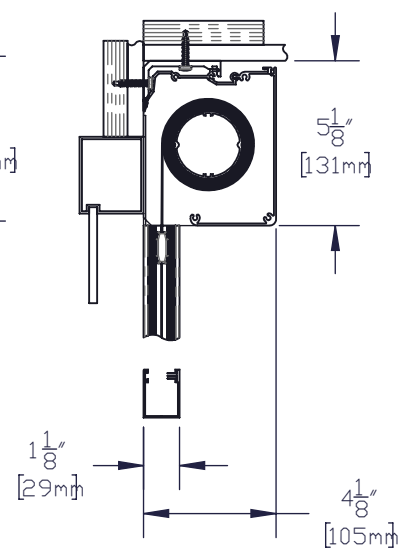

TELESHADE 4 AUTOMATED CASSETTE SYSTEM
SF-T7M/SF-TQ7M

TELESHADE 4 AUTOMATED CASSETTE SYSTEM
WITH SIDE, AND BOTTOM CHANNELS
SF-RD4

TELESHADE 4 AUTOMATED CASSETTE SYSTEM
WITH BACK FASCIA, SIDE, AND BOTTOM CHANNELS
SF-RD5

TELESHADE 4 AUTOMATED
STANDARD POCKET SYSTEM
SF-T17M

TELESHADE 4 AUTOMATED
VENTED POCKET SYSTEM
SF-4BM

TELESHADE 5 AUTOMATED
CASSETTE SYSTEM
SF-T10M/SF-TQ10M

TELESHADE 5 AUTOMATED CASSETTE
SYSTEM WITH BACK FASCIA,
SIDE AND BOTTOM CHANNELS
SF-RD13M