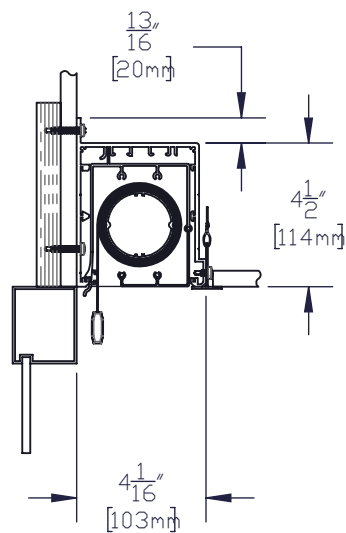

TELESHADE 4 AUTOMATED CASSETTE SYSTEM
SF-T7M/SF-TQ7M

TELESHADE 4 AUTOMATED CASSETTE SYSTEM
WITH SIDE, AND BOTTOM CHANNELS
SF-RD4

TELESHADE 4 AUTOMATED CASSETTE SYSTEM
WITH BACK FASCIA, SIDE, AND BOTTOM CHANNELS
SF-RD5

TELESHADE 4 AUTOMATED
STANDARD POCKET SYSTEM
SF-T17M

TELESHADE 4 AUTOMATED
VENTED POCKET SYSTEM
SF-4BM

TELESHADE 5 AUTOMATED
CASSETTE SYSTEM
SF-T10M/SF-TQ10M

TELESHADE 5 AUTOMATED CASSETTE
SYSTEM WITH BACK FASCIA,
SIDE AND BOTTOM CHANNELS
SF-RD13M