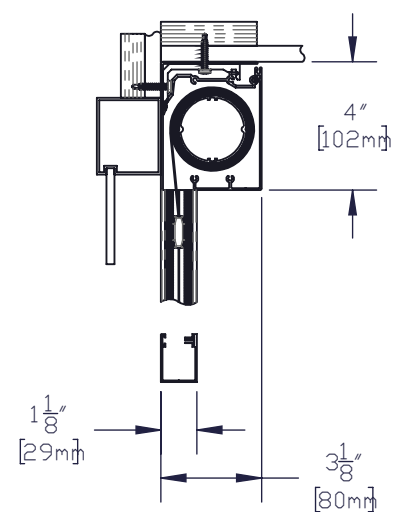

TELESHADE 4 AUTOMATED CASSETTE SYSTEM
SF-T7M/SF-TQ7M

TELESHADE 4 AUTOMATED CASSETTE SYSTEM
WITH SIDE, AND BOTTOM CHANNELS
SF-RD4

TELESHADE 4 AUTOMATED CASSETTE SYSTEM
WITH BACK FASCIA, SIDE, AND BOTTOM CHANNELS
SF-RD5

TELESHADE 4 AUTOMATED
STANDARD POCKET SYSTEM
SF-T17M

TELESHADE 4 AUTOMATED
VENTED POCKET SYSTEM
SF-4BM

TELESHADE 5 AUTOMATED
CASSETTE SYSTEM
SF-T10M/SF-TQ10M

TELESHADE 5 AUTOMATED CASSETTE
SYSTEM WITH BACK FASCIA,
SIDE AND BOTTOM CHANNELS
SF-RD13M