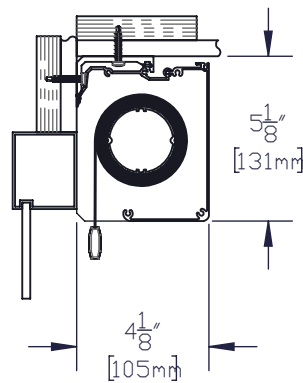

TELESHADE 5 AUTOMATED
CASSETTE SYSTEM
SF-T10M/SF-TQ10M