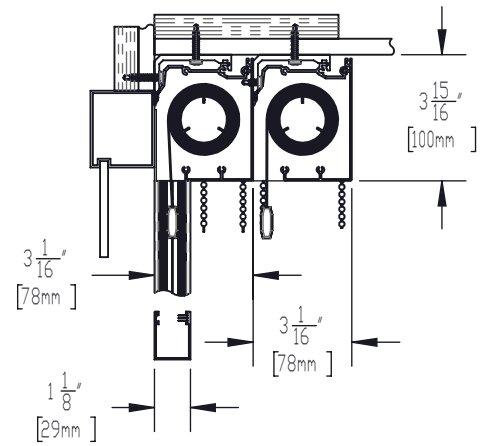

TELESHADE 4 DUAL MANUAL
CASSETTE SYSTEM VERTICAL MOUNT
SF-T13

SOLARFECTIVE

Legrand Customer Service Information
Phone: 833-456-4291
Email: shading.cs@legrand.us

TELESHADE MANUAL CASSETTE SYSTEM

DATE: MAR 18, 2018	SCALE: 1:6	DOCUMENT NUMBER: -	REVISION: -
-----------------------	---------------	-----------------------	----------------

TELESHADE 4 DUAL MANUAL CASSETTE SYSTEM
VERTICAL MOUNT REVERSE ROLL
SF-T14

TELESHADE 4 DUAL MANUAL CASSETTE SYSTEM
WITH SIDE AND BOTTOM CHANNELS
SF-RD11

TELESHADE 4 DUAL MANUAL CASSETTE SYSTEM
HORIZONTAL MOUNT WITH
SIDE AND BOTTOM CHANNELS
SF-RD14