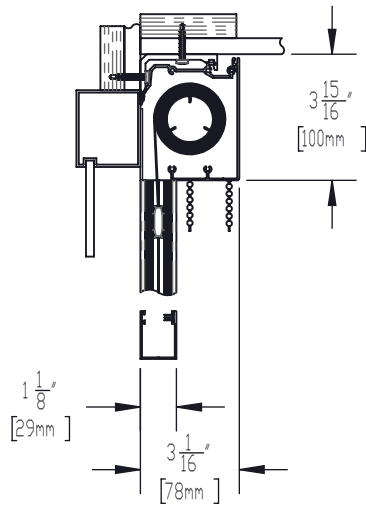

TELESHADE 4 MANUAL CASSETTE SYSTEM
WITH SIDE AND BOTTOM CHANNELS
SF-RD1

TELESHADE 4 MANUAL CASSETTE
SYSTEM WITH BACK FASCIA,
SIDE AND BOTTOM CHANNELS
SF-RD2

TELESHADE 4 MANUAL CASSETTE
SYSTEM IN POCKET WITH
SIDE AND BOTTOM CHANNELS
SF-RD3