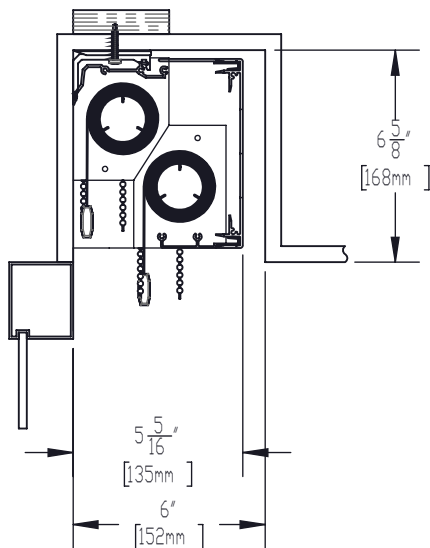

TELESHADE MANUAL CASSETTE SYSTEM

DATE: MAR 18, 2018	SCALE: 1:6	DOCUMENT NUMBER: -	REVISION: -
-----------------------	---------------	-----------------------	----------------

TELESHADE 4 MANUAL
VENTED POCKET SYSTEM A
SF-T4A

TELESHADE 4 MANUAL
VENTED POCKET SYSTEM B
SF-T4B

TELESHADE 4 DUAL MANUAL
CASSETTE SYSTEM
SF-T9

TELESHADE 4 DUAL MANUAL
CASSETTE SYSTEM IN POCKET
SF-T9A

TELESHADE 4 DUAL MANUAL
STEPPED CASSETTE SYSTEM
SF-T11