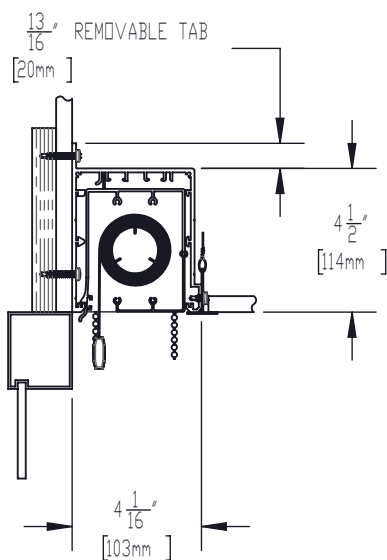

TELESHADE 4 MANUAL CASSETTE
SYSTEM WITH CHAIN RETAINER,
SIDE AND BOTTOM CHANNELS
SF-RD20

TELESHADE 4 MANUAL
VENTED POCKET SYSTEM B
SF-T4B