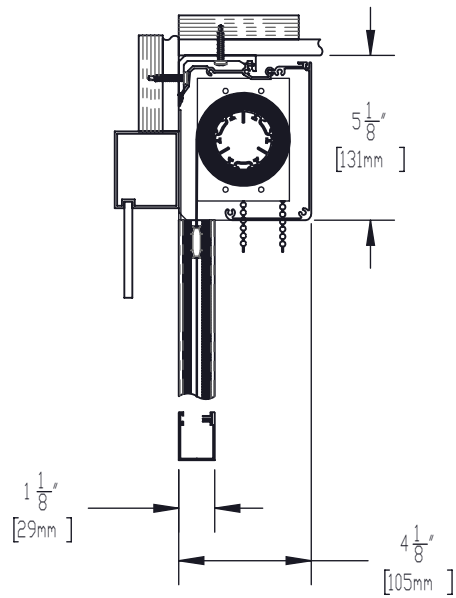

TELESHADE 5 MANUAL CASSETTE SYSTEM
WITH SIDE AND BOTTOM CHANNELS
SF-RD13

SOLARFECTIVE

Legrand Customer Service Information
Phone: 833-456-4291
Email: shading.cs@legrand.us

TELESHADE MANUAL CASSETTE SYSTEM

DATE: MAR 18, 2018	SCALE: 1:6	DOCUMENT NUMBER: -	REVISION: SEE SHEETS