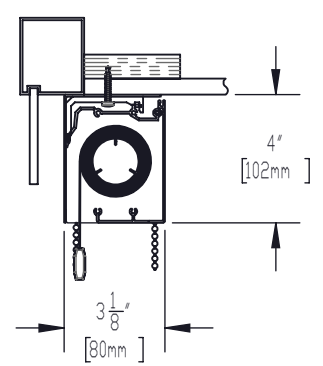

TELESHADE 4 MANUAL CASSETTE SYSTEM
SF-T1

TELESHADE 4 MANUAL CASSETTE SYSTEM
WITH CHAIN RETAINER
SF-T12

TELESHADE 4 MANUAL CASSETTE SYSTEM
WITH BACK FASCIA
SF-T2

TELESHADE 4 MANUAL REVERSE ROLL
CASSETTE SYSTEM WITH BACK FASCIA
SF-T2A