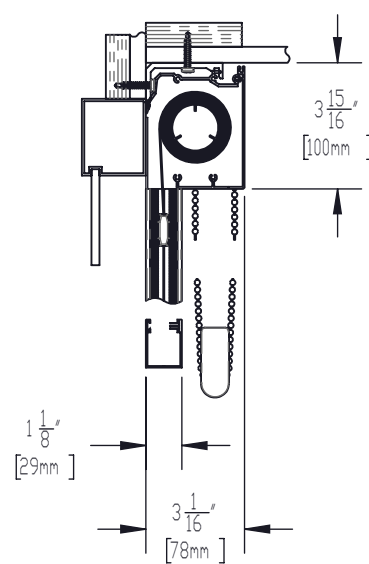

TELESHADE MANUAL CASSETTE SYSTEM

DATE: MAR 18, 2018	SCALE: 1:6	DOCUMENT NUMBER: -	REVISION: -
-----------------------	---------------	-----------------------	----------------

TELESHADE 4 MANUAL DUPLEX
CASSETTE SYSTEM
SF-T6

TELESHADE 4 MANUAL CASSETTE SYSTEM
WITH SIDE AND BOTTOM CHANNELS
SF-RD1

TELESHADE 4 MANUAL CASSETTE
SYSTEM WITH BACK FASCIA,
SIDE AND BOTTOM CHANNELS
SF-RD2

TELESHADE 4 MANUAL CASSETTE
SYSTEM IN POCKET WITH
SIDE AND BOTTOM CHANNELS
SF-RD3