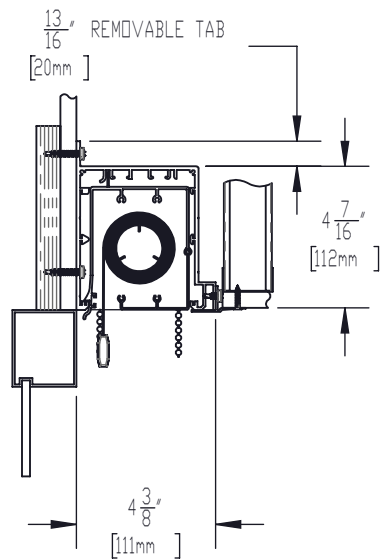

TELESHADE 4 MANUAL
VENTED POCKET SYSTEM A
SF-T4A