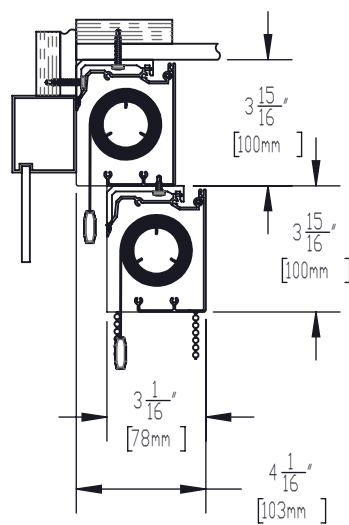

TELESHADE 4 DUAL MANUAL
CASSETTE SYSTEM
SF-T9

SOLARFECTIVE

Legrand Customer Service Information
Phone: 833-456-4291
Email: shading.cs@legrand.us

TELESHADE MANUAL CASSETTE SYSTEM

DATE: MAR 18, 2018	SCALE: 1:6	DOCUMENT NUMBER: -	REVISION: -