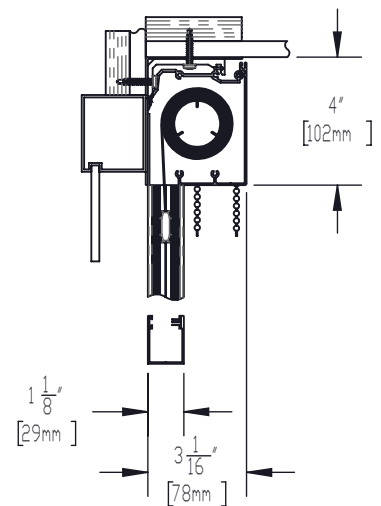

TELESHADE 4 MANUAL CASSETTE SYSTEM
WITH SIDE AND BOTTOM CHANNELS
SF-RD1

TELESHADE 4 MANUAL CASSETTE
SYSTEM WITH BACK FASCIA,
SIDE AND BOTTOM CHANNELS
SF-RD2

TELESHADE 4 MANUAL CASSETTE
SYSTEM IN POCKET WITH
SIDE AND BOTTOM CHANNELS
SF-RD3