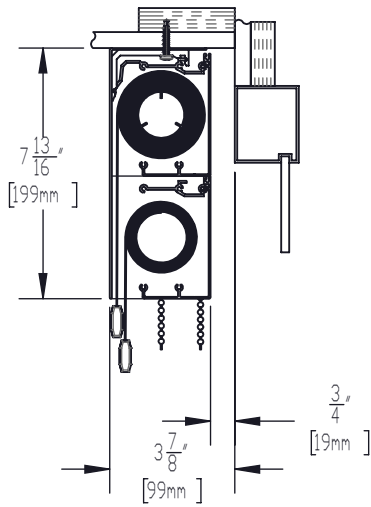

TELESHADE 4 DUAL MANUAL
CASSETTE SYSTEM VERTICAL MOUNT
SF-T13

SOLARFECTIVE

Legrand Customer Service Information
Phone: 833-456-4291
Email: shading.cs@legrand.us

TELESHADE MANUAL CASSETTE SYSTEM

DATE: MAR 18, 2018	SCALE: 1:6	DOCUMENT NUMBER: -	REVISION: -
-----------------------	---------------	-----------------------	----------------

TELESHADE 4 DUAL MANUAL CASSETTE SYSTEM
VERTICAL MOUNT REVERSE ROLL
SF-T14

TELESHADE 4 DUAL MANUAL CASSETTE SYSTEM
WITH SIDE AND BOTTOM CHANNELS
SF-RD11

TELESHADE 4 DUAL MANUAL CASSETTE SYSTEM
HORIZONTAL MOUNT WITH
SIDE AND BOTTOM CHANNELS
SF-RD14