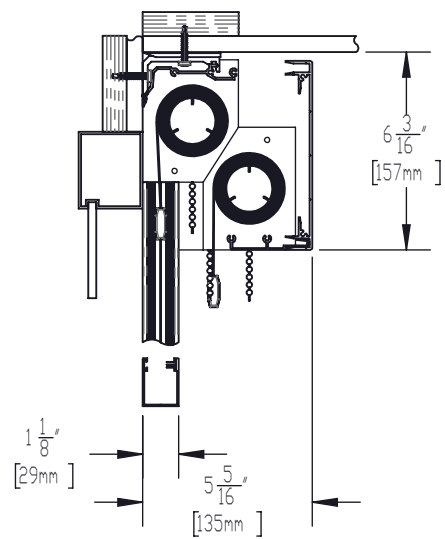

TELESHADE 4 DUAL MANUAL
CASSETTE SYSTEM VERTICAL MOUNT
SF-T13

SOLARFECTIVE

Legrand Customer Service Information
Phone: 833-456-4291
Email: shading.cs@legrand.us

TELESHADE MANUAL CASSETTE SYSTEM

DATE: MAR 18, 2018	SCALE: 1:6	DOCUMENT NUMBER: -	REVISION: -
-----------------------	---------------	-----------------------	----------------

TELESHADE 4 DUAL MANUAL CASSETTE SYSTEM
VERTICAL MOUNT REVERSE ROLL
SF-T14

TELESHADE 4 DUAL MANUAL CASSETTE SYSTEM
WITH SIDE AND BOTTOM CHANNELS
SF-RD11

TELESHADE 4 DUAL MANUAL CASSETTE SYSTEM
HORIZONTAL MOUNT WITH
SIDE AND BOTTOM CHANNELS
SF-RD14