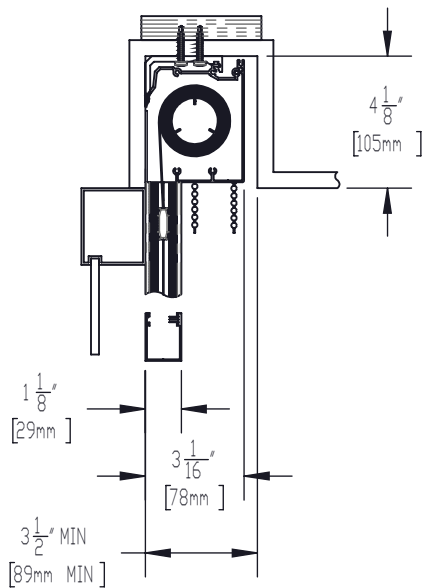

TELESHADE MANUAL CASSETTE SYSTEM

DATE: MAR 18, 2018	SCALE: 1:6	DOCUMENT NUMBER: -	REVISION: -
-----------------------	---------------	-----------------------	----------------

TELESHADE 4 MANUAL DUPLEX
CASSETTE SYSTEM
SF-T6

TELESHADE 4 MANUAL CASSETTE SYSTEM
WITH SIDE AND BOTTOM CHANNELS
SF-RD1

TELESHADE 4 MANUAL CASSETTE
SYSTEM WITH BACK FASCIA,
SIDE AND BOTTOM CHANNELS
SF-RD2

TELESHADE 4 MANUAL CASSETTE
SYSTEM IN POCKET WITH
SIDE AND BOTTOM CHANNELS
SF-RD3