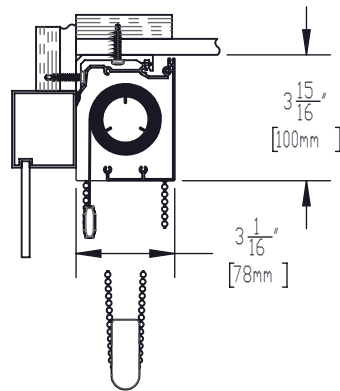

TELESHADE 4 MANUAL CASSETTE SYSTEM
SF-T1

TELESHADE 4 MANUAL CASSETTE SYSTEM
WITH CHAIN RETAINER
SF-T12

TELESHADE 4 MANUAL CASSETTE SYSTEM
WITH BACK FASCIA
SF-T2

TELESHADE 4 MANUAL REVERSE ROLL
CASSETTE SYSTEM WITH BACK FASCIA
SF-T2A