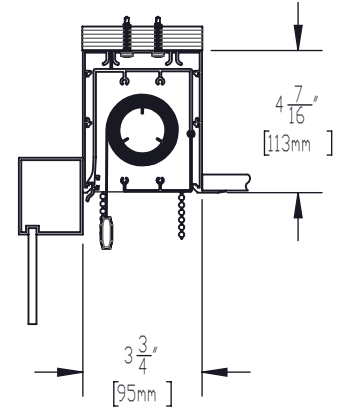

SOLARFECTIVE

Legrand Customer Service Information
Phone: 833-456-4291
Email: shading.cs@legrand.us

TELESHADE MANUAL CASSETTE SYSTEM

DATE: MAR 18, 2018	SCALE: 1:6	DOCUMENT NUMBER: -	REVISION: -