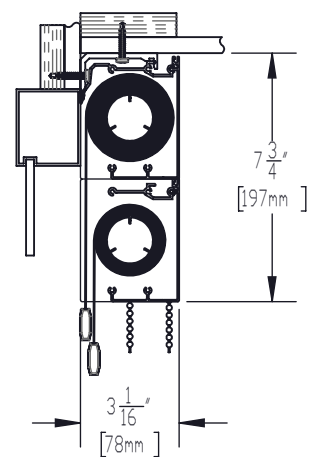

TELESHADE 4 MANUAL
VENTED POCKET SYSTEM B
SF-T4B

TELESHADE 4 DUAL MANUAL
CASSETTE SYSTEM
SF-T9

TELESHADE 4 DUAL MANUAL
CASSETTE SYSTEM IN POCKET
SF-T9A

TELESHADE 4 DUAL MANUAL
STEPPED CASSETTE SYSTEM
SF-T11