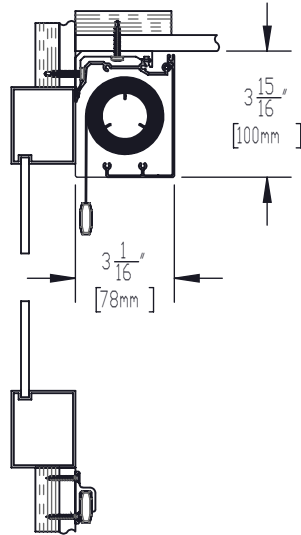

TELESHADE 4 MANUAL CASSETTE SYSTEM
SF-T1

TELESHADE 4 MANUAL CASSETTE SYSTEM
WITH CHAIN RETAINER
SF-T12

TELESHADE 4 MANUAL CASSETTE SYSTEM
WITH BACK FASCIA
SF-T2

TELESHADE 4 MANUAL REVERSE ROLL
CASSETTE SYSTEM WITH BACK FASCIA
SF-T2A