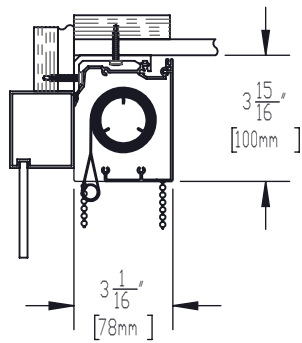

TELESHADE 4 MANUAL DUPLEX
CASSETTE SYSTEM
SF-T6