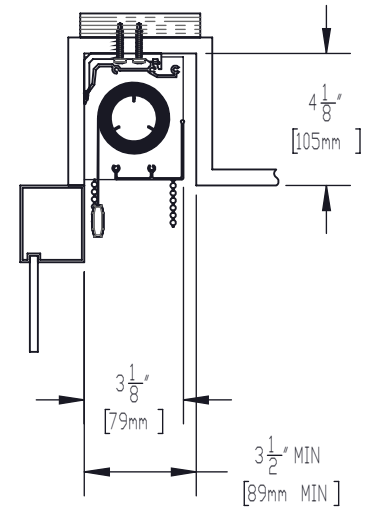

SOLARFECTIVE

Legrand Customer Service Information
Phone: 833-456-4291
Email: shading.cs@legrand.us

TELESHADE MANUAL CASSETTE SYSTEM

DATE: MAR 18, 2018	SCALE: 1:6	DOCUMENT NUMBER: -	REVISION: -