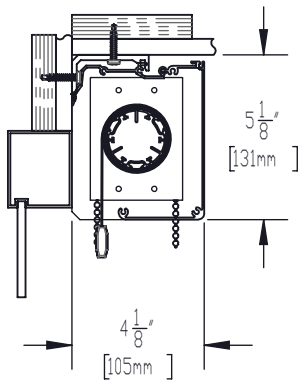

TELESHADE 4 DUAL MANUAL
CASSETTE SYSTEM VERTICAL MOUNT
SF-T13

SOLARFECTIVE

Legrand Customer Service Information
Phone: 833-456-4291
Email: shading.cs@legrand.us

TELESHADE MANUAL CASSETTE SYSTEM

DATE: MAR 18, 2018	SCALE: 1:6	DOCUMENT NUMBER: -	REVISION: -
-----------------------	---------------	-----------------------	----------------

TELESHADE 4 DUAL MANUAL CASSETTE SYSTEM
VERTICAL MOUNT REVERSE ROLL
SF-T14

TELESHADE 4 DUAL MANUAL CASSETTE SYSTEM
WITH SIDE AND BOTTOM CHANNELS
SF-RD11

TELESHADE 4 DUAL MANUAL CASSETTE SYSTEM
HORIZONTAL MOUNT WITH
SIDE AND BOTTOM CHANNELS
SF-RD14