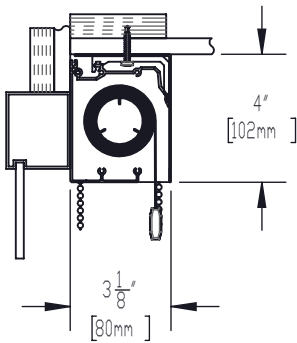

TELESHADE 4 MANUAL CASSETTE SYSTEM
SF-T1

TELESHADE 4 MANUAL CASSETTE SYSTEM
WITH CHAIN RETAINER
SF-T12

TELESHADE 4 MANUAL CASSETTE SYSTEM
WITH BACK FASCIA
SF-T2

TELESHADE 4 MANUAL REVERSE ROLL
CASSETTE SYSTEM WITH BACK FASCIA
SF-T2A