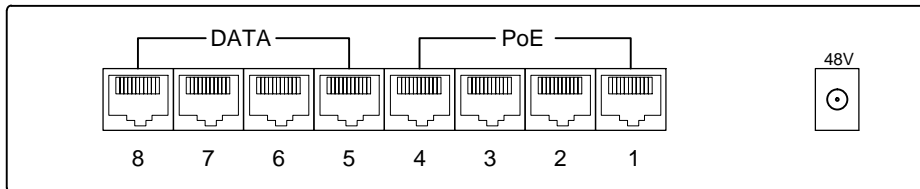

FRONT

DATA ONLY PORTS USED FOR
ETHERNET BUS AND DEVICES
THAT DO NOT REQUIRE PoE.

REAR

POWER SUPPLY
PROVIDED WITH
PoE SWITCH

CAT5e FROM
MAIN CONTROLLER

Wattstopper			
www.legrand.us/wattstopper Phone: 800-879-8585			
Title INFRASTRUCTURE COM-POE-SWITCH WIRING			
Scale None	Drawing# 100-601	Date 10/16/2017	Rev. A