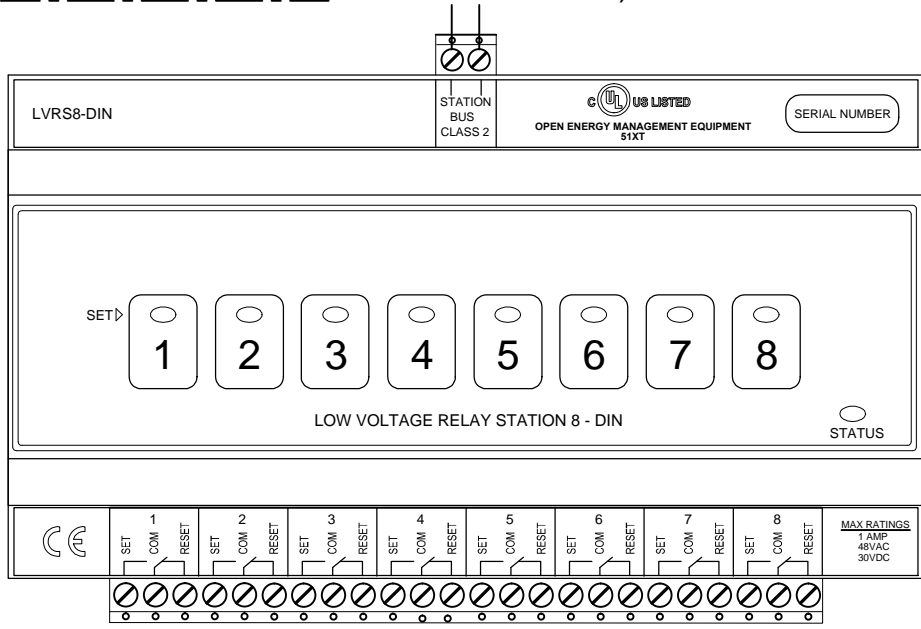

Load Rating
 1A
 48VAC
 30VDC

STATION BUS
 (VPLENUM CABLE
 OR EQUIVALENT)

<h1>Wattstopper</h1>			
www.legrand.us/wattstopper Phone: 800-879-8585			
Title STATION LVR8-DIN WIRING			
Scale None	Drawing# 100-308	Date 10-03-2017	Rev. A