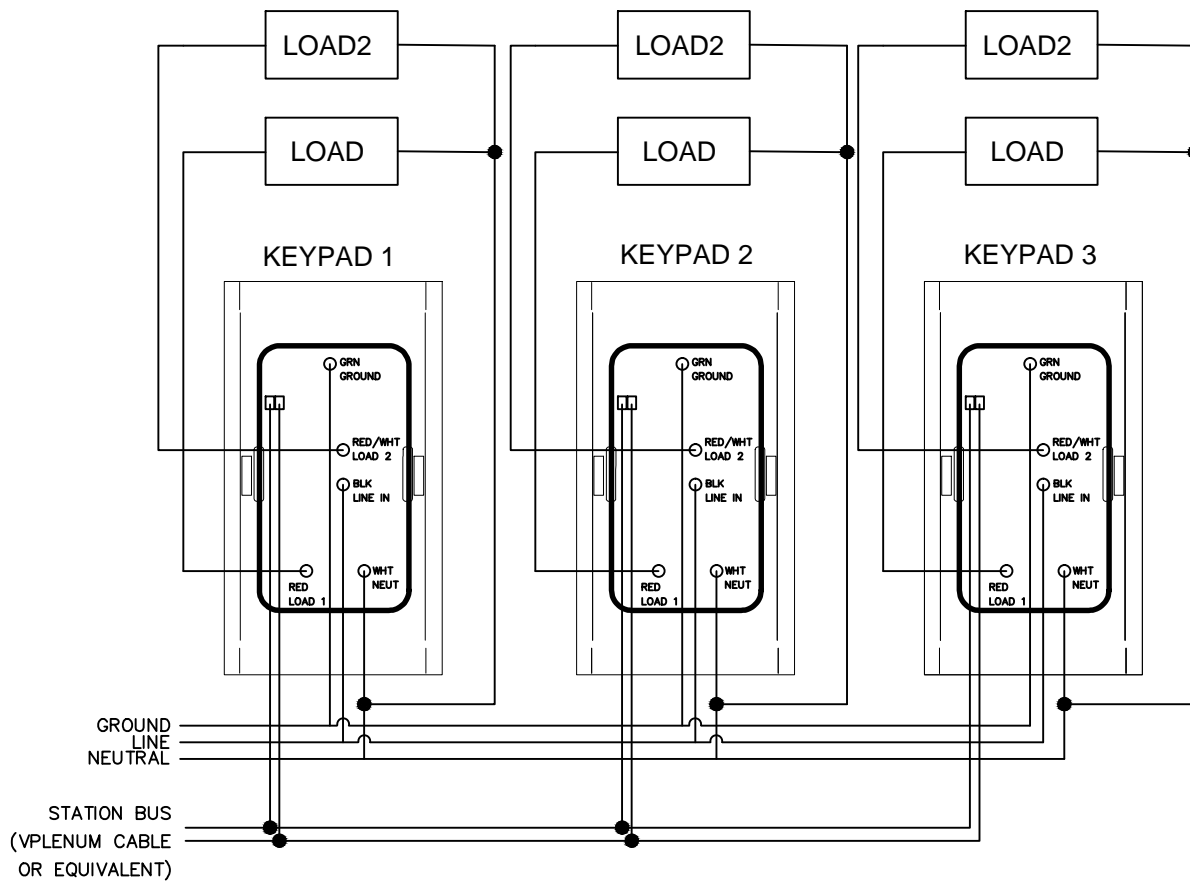

WIRELINK RELAY AND KEYPAD STATION CONTROLS UP TO (2) LOADS

1 BUTTON

2 BUTTON

3 BUTTON

4 BUTTON

5 BUTTON

FRONT VIEW

REAR VIEW