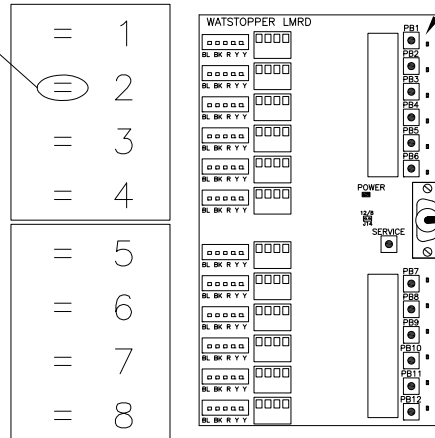

HDR Relay

Relay Override Buttons

DB9 Cable

Config Button

Group 1-8 LEDs

DLM Network Connections

BACnet MS/TP Connection

Group 1-8 Buttons

WattStopper® 800-879-8585			
Title		Typical LMCP8 Panel Interior	
Scale	Drawing#	Date	Rev.
None	90-891	09/10/13	0