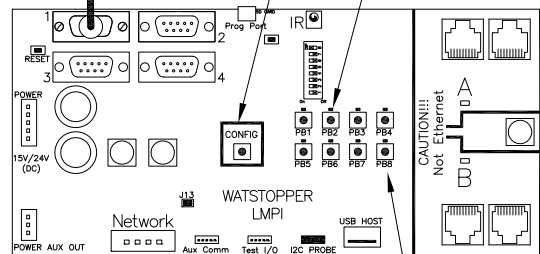

HDR Relay

Relay Override Buttons

DB9 Cable

Config Button

Group 1-8 LEDs

DLM Network Connections

BACnet MS/TP Connection

Group 1-8 Buttons