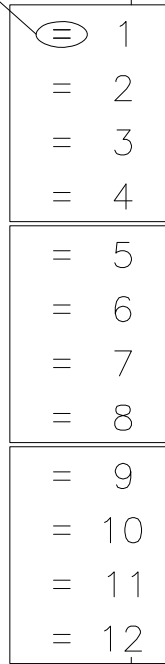

HDR Relay

DB9 Cable

Relay Override Buttons

Config Button

Group 1-8 LEDs

DLM Network Connections

BACnet MS/TP Connection

Group 1-8 Buttons