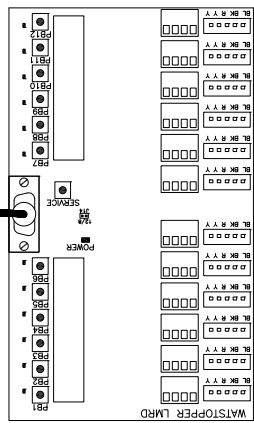

HDR Relay

DB9 Cable

Relay Override Buttons

Config Button

Group 1-8 LEDs

DLM Network Connections

BACnet MS/TP Connection

Group 1-8 Buttons

WattStopper® 800-879-8585			
Title Typical LMCP24 Panel Interior			
Scale None	Drawing# 90-892	Date 09/10/13	Rev. 0