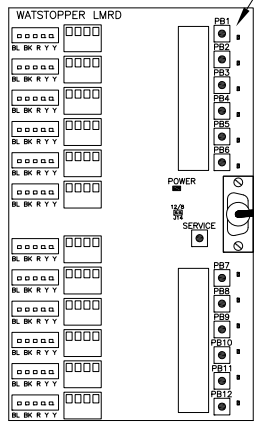

HDR Relay

DB9 Cable

Relay Override Buttons

Config Button

Group 1-8 LEDs

DLM Network Connections

BACnet MS/TP Connection

Group 1-8 Buttons

WattStopper® 800-879-8585			
Title Typical LMCP24 Panel Interior			
Scale None	Drawing# 90-892	Date 09/10/13	Rev. 0