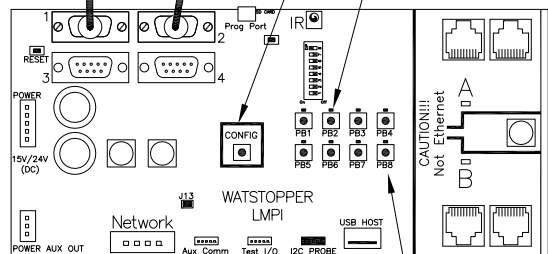

HDR Relay

DB9 Cable

Relay Override Buttons

Config Button

Group 1-8 LEDs

DLM Network Connections

BACnet MS/TP Connection

Group 1-8 Buttons

WattStopper® 800-879-8585			
Title Typical LMCP24 Panel Interior			
Scale None	Drawing# 90-892	Date 09/10/13	Rev. 0