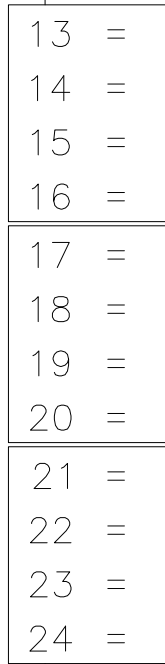

HDR Relay

DB9 Cable

Relay Override Buttons

Config Button

Group 1-8 LEDs

DLM Network Connections

BACnet MS/TP Connection

Group 1-8 Buttons