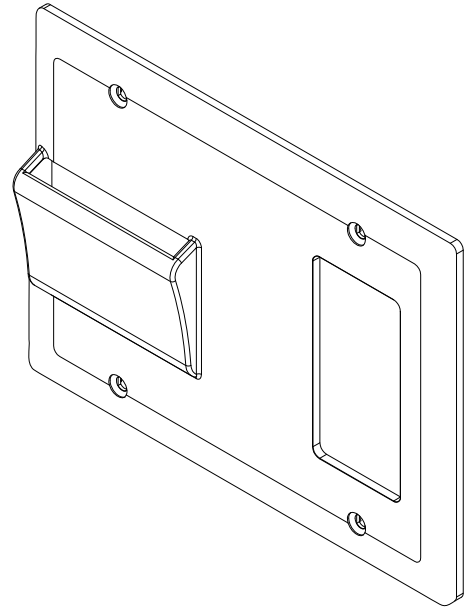

HS-WPL Double Gang Plate

HS-WP Single Gang Plate

HS-WPR Double Gang Plate

Watt Stopper/Legrand 800-879-8585			
Title HS-XXX Switch Plate			
Scale None	Drawing# 57-705	Date 12/21/07	Rev. 0