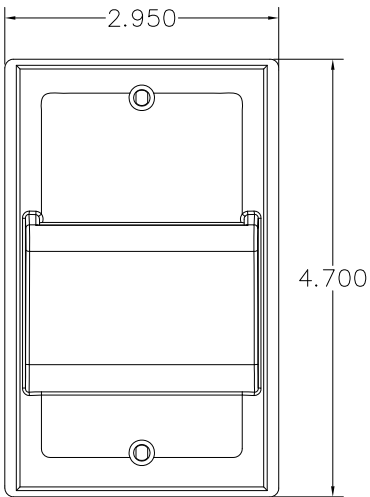

HS-WPL Double Gang Plate

HS-WP Single Gang Plate

HS-WPR Double Gang Plate

Watt Stopper/Legrand 800-879-8585			
Title HS-XXX Switch Plate			
Scale None	Drawing# 57-705	Date 12/21/07	Rev. 0