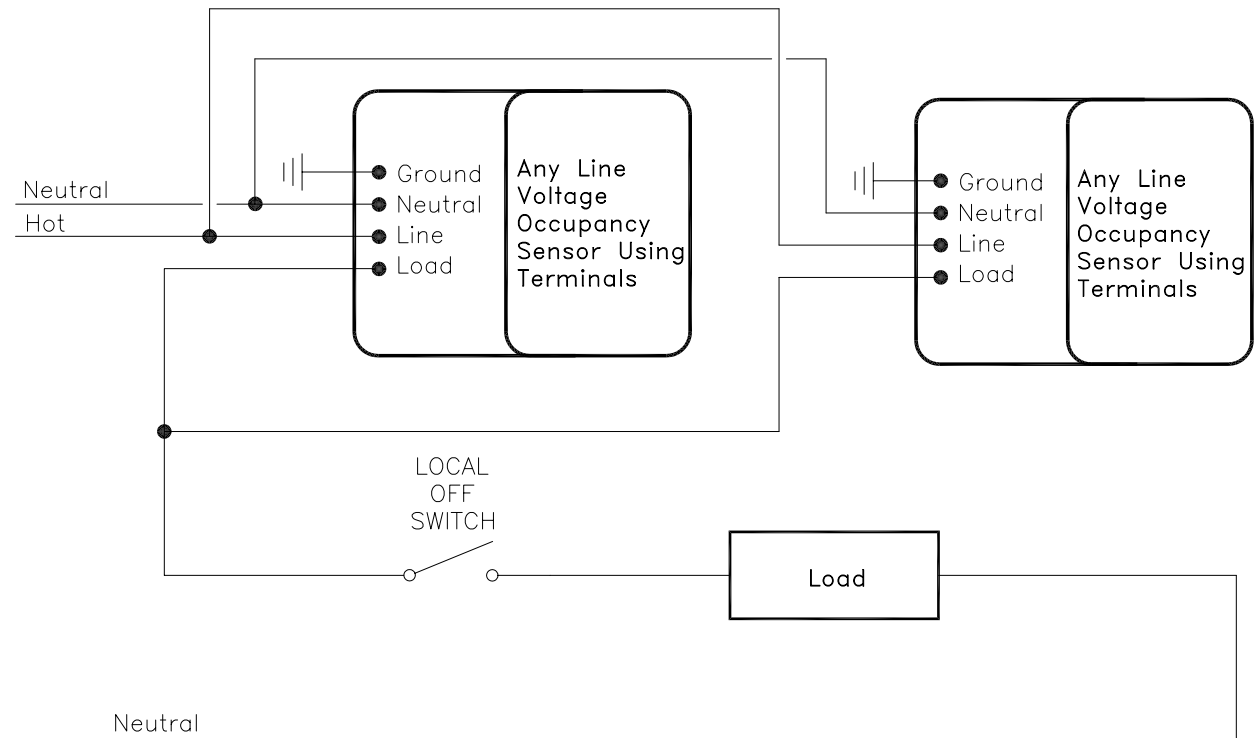

Single Switch

3-Way Application

*Note:

For wiring in a 3-way configuration consult with The Watt Stopper's Technical Department.

Watt Stopper/Legrand 800-879-8585			
Title CI, DT And UT-355 Occupancy Sensor Standard Schematic			
Scale	Drawing#	Date	Rev.
None	57-301	01/26/06	3