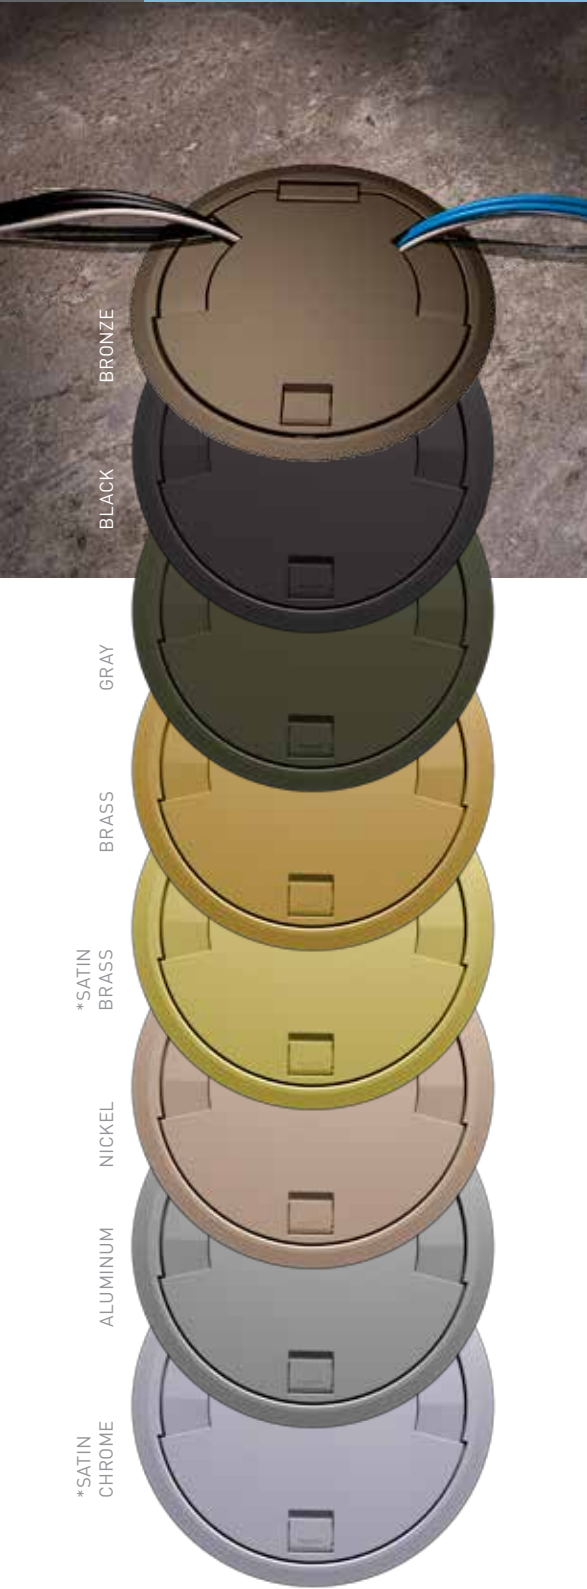

WIREMOLD®

EVOLUTION™ SERIES 10" POKE-THRU DEVICES

WIDE OPEN CAPABILITY FOR WIDE OPEN SPACES.

Proof that bigger and better go hand in hand. The Evolution™ Series 10" Poke-Thru offers more flexibility, versatility, and capacity than any other poke-thru device on the market.

In offices, hospitals, government buildings, and in all of the spaces where we live and work, clients are demanding more: more power, more communications, and more A/V. The Evolution Series 10" Poke-Thru is ready to meet that demand.

*Satin Chrome & Satin Brass coming soon

designed to be better.™

 **legrand**®

Recessed Devices

No Junction Box Required

Innovative Cover Assembly

FEATURES & BENEFITS

- **Largest capacity poke-thru devices on the market.** Evolution Series 10" Poke-Thru Devices provide up to eight (8) gangs of power, communication, or A/V capacity.
- **Recessed devices.** Power, communication & A/V devices are recessed below floor level for maximum protection.
- **Internal wiring capacity.** Generous internal capacity accommodates wiring connections inside the unit, eliminating junction boxes and simplifying moves, adds and changes.
- **Improved cover design.** Covers have been redesigned to give a more balanced look, easier cover operation, and improved hinge design.
- **Auto-close egress doors.** Egress doors lock into position when slid open and automatically close around cables when the cover is closed.
- **Meets ADA Accessibility Guidelines.** Wide trim flange is designed to meet the ADA Accessibility Guidelines ADA Standard 4.5.
- **Suitable for use in air handling spaces.** In accordance with Sec. 300-22(C) of the National Electrical Code.
- **UL Listed and UL Fire Classified to U.S. and Canadian safety standards.** UL Fire rated for up to 2-hour rated floors maintains the fire classification of the floor.