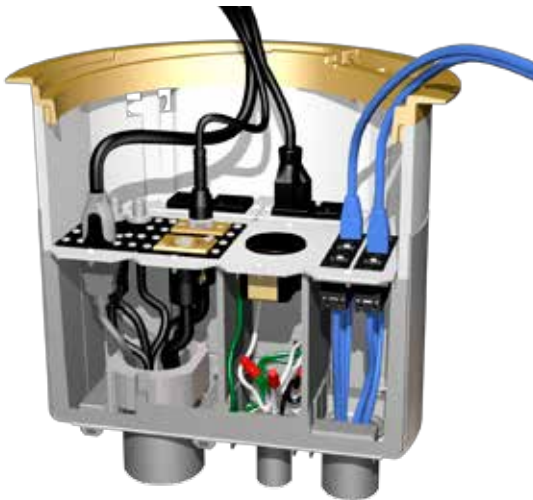

In offices, hospitals, government buildings, and in all of the spaces where we live and work, clients are demanding more: more power, more communications, and more A/V. The Evolution Series 10" Poke-Thru is ready to meet that demand.

Smarter Design: An easier to use cover available in 8 finishes.

Easier Installation: No junction box required.

Larger Capacity: An industry first 8-gangs of capacity.

Greater Trust: UL Listed and fire classified.

*Satin Chrome & Satin Brass coming soon

designed to be better.™

 **legrand**®

Recessed Devices

No Junction Box Required

Innovative Cover Assembly

FEATURES & BENEFITS

- **Largest capacity poke-thru devices on the market.** Evolution Series 10" Poke-Thru Devices provide up to eight (8) gangs of power, communication, or A/V capacity.
- **Recessed devices.** Power, communication & A/V devices are recessed below floor level for maximum protection.
- **Internal wiring capacity.** Generous internal capacity accommodates wiring connections inside the unit, eliminating junction boxes and simplifying moves, adds and changes.
- **Improved cover design.** Covers have been redesigned to give a more balanced look, easier cover operation, and improved hinge design.
- **Auto-close egress doors.** Egress doors lock into position when slid open and automatically close around cables when the cover is closed.
- **Meets ADA Accessibility Guidelines.** Wide trim flange is designed to meet the ADA Accessibility Guidelines ADA Standard 4.5.
- **Suitable for use in air handling spaces.** In accordance with Sec. 300-22(C) of the National Electrical Code.
- **UL Listed and UL Fire Classified to U.S. and Canadian safety standards.** UL Fire rated for up to 2-hour rated floors maintains the fire classification of the floor.