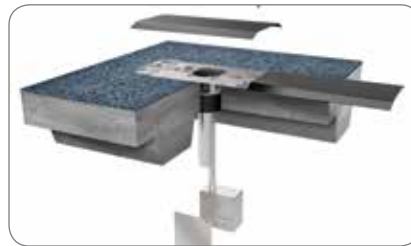

Exactly what you'd expect from the leader in on-wall, surface-mounted raceway.

Lowest Profile – The smallest, narrowest, lowest, ADA-compliant overfloor raceway available is not only aesthetically smart but reduces potential trip hazards.

Easy Installation – No need to alter the existing floor covering. The OFR Series mounts directly to the floor covering, whether it's wood, tile or carpet.

Tamper Resistant – Secure the raceway with a cover that's nearly impossible to remove – unless you have the right tools – to prevent unwarranted access.

Flat Elbow – For making diagonal 45° turns on a single surface.

Transition Fittings – Utilizes abandoned poke-thru openings to bring cabling into the raceway. Available in 3" and 4" sizes.

Inside Elbow – For internal right angle turns.