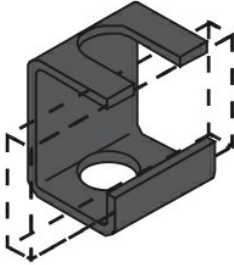

SLOTTED SUPPORT BRACKET

| [Cablofil](#)

FEATURES & BENEFITS

Cable Runway is available with tubular side rails that are lightweight yet strong and utilize rungs are made of tubular steel. Powder-coated finish is available in standard black.

SPECIFICATIONS

GENERAL INFO

Product Series: Cable-Runway
Type: Connectors and Accessories