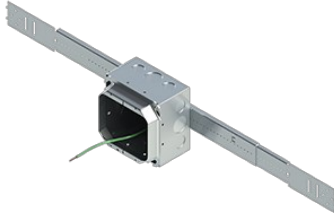

EZE-FAB™, 4" SQUARE BOX WITH GROUND PIGTAIL AND 2-GANG 5/8" RING WITH PROTECTIVE MUD COVER

EZE24C-DDGP58 | [Cablofil](#)

FEATURES & BENEFITS

Available in preconfigured combinations that satisfy the majority of commercial rough-ins, these assemblies reduce the time you waste on repetitive work in the prefab shop or on the job site.

- 24" Telescoping bracket with independent box bracket allows complete adjustability
- 4" Square Box with Ground Pigtail
- 2-Gang 5/8" Ring with protective mud cover
- Fully Pre-assembled- ready to install and wire
- Built in 6" ground pigtail makes connections quick and easy

SPECIFICATIONS

GENERAL INFO

Product Series: EZE-Fab™
Type: 24" Telescoping Box Bracket

LISTING AGENCIES/THIRD PARTY CERTIFICATIONS

RoHS: Yes

DIMENSIONS

Product Weight (US): 2 lbs

TECHNICAL INFORMATION