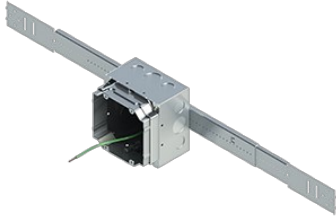

EZE-FAB™, 4" SQUARE BOX WITH GROUND PIGTAIL AND 2-GANG ADJ. RING WITH PROTECTIVE MUD COVER

EZE24C-DDGPA | [Cablofil](#)

FEATURES & BENEFITS

Available in preconfigured combinations that satisfy the majority of commercial rough-ins, these assemblies reduce the time you waste on repetitive work in the prefab shop or on the job site.

- 24" Telescoping bracket with independent box bracket allows complete adjustability
- 4" Square Box with Ground Pigtail
- 2-Gang Adj. Plaster Ring with protective mud cover
- Fully Pre-assembled- ready to install and wire
- Built in 6" ground pigtail and adjustable plaster ring makes connections quick and easy

SPECIFICATIONS

GENERAL INFO

Product Series: EZE-Fab™
Type: 24" Telescoping Box Bracket

LISTING AGENCIES/THIRD PARTY CERTIFICATIONS

RoHS: Yes

DIMENSIONS

Product Weight (US): 2 lbs

TECHNICAL INFORMATION