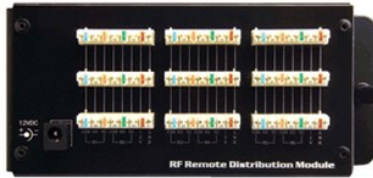

RF REMOTE DISTRIBUTION MODULE

364696-01 | [On-Q](#)

FEATURES & BENEFITS

As an optional companion interface RF Remote Control Receiver/Transmitter Combo (364697-01), the RF Remote Distribution Module provides access to all six RF remote receiver relay output terminals: Normally Open, Normally Closed and Common. It is located with the Home Lighting or HMS Controller.

Provides access to all six RF remote receiver relay output terminals:

SPECIFICATIONS

GENERAL INFO

Discontinued: Yes