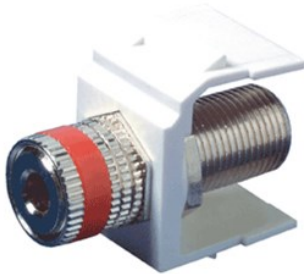

ANYPORT RED AUDIO BINDING POST INSERT, LIGHT ALMOND

364295-02 | [On-Q](#)

FEATURES & BENEFITS

This high quality anyport insert is for use in all AnyPort Wall Plates

- Front permits binding post and banana plug termination.
- Rear screwdown binding post termination for easy installation.

SPECIFICATIONS

GENERAL INFO

Discontinued: Yes
Color: Almond