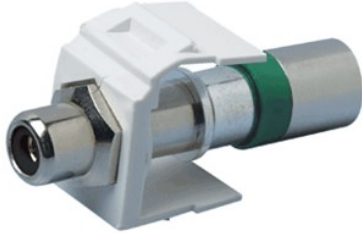

## ANYPORT EXPRESS BLACK RCA INSERT, WHITE

364574-12 | [On-Q](#)

---

### FEATURES & BENEFITS

This high quality anyport insert is for use in all AnyPort Wall Plates

---