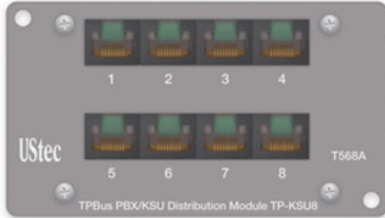

KSU PHONE MODULE

TP-KSU8 | [On-Q](#)

FEATURES & BENEFITS

- Allows single integration with proprietary phone systems such as the Panasonic KXT Series
- 8 Discreetly wired RJ45 ports
- Requires one KSU extension cable