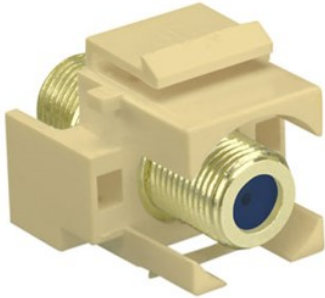

RECESSED SELF-TERMINATING F-CONNECTOR, LIGHT ALMOND

WP3482-LA | [On-Q](#)

FEATURES & BENEFITS

This high quality anyport insert is for use in all Keystone Wall Plates

- Recessed hex nut does not allow jack rotation
- Extra long for easy connections
- Previously P&S Part # KSFFSTLA

SPECIFICATIONS

GENERAL INFO

Color: Light Almond
Connection Type: F Connector
Type: Keystone Insert

LISTING AGENCIES/THIRD PARTY CERTIFICATIONS

RoHS: Yes
UL Listing No: ANSI/UL 1863
UL Standard: Yes
UN SPSC: 39121704

DIMENSIONS

Depth (Metric): 3 cm
Depth (US): 1.20"
Length (Metric): 2.2 cm
Length (US): 0.87"
Width (Metric): 1.7 cm
Width (US): 0.67 in

TECHNICAL INFORMATION

Frequency: 5-1000 MHz

Material: High Impact Flame Retardant Plastic