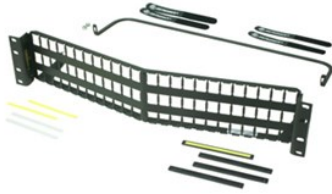

## HDJ SERIES 72 PORT UNLOADED ANGLED PANEL

OR-PHAHJU72, OR-PHAHJU72-W | [Ortronics](#)

---

### FEATURES & BENEFITS

72 port unloaded angled panel for rear loading HDJ series of jacks and accessories. Includes rear management bar and straps. Occupies 2 rack units of space, 3.5" x 19".

NOTE: Available in black or white.

- **High density design:** Maximizes use of rack/cabinet real estate.
- **HDJ jacks and adapters mount quick, easily and securely:** Speed of install and reliability.
- **Rear management bar and straps included:** Supports good cabling practices.
- **White Color:** Improves reflective lighting.