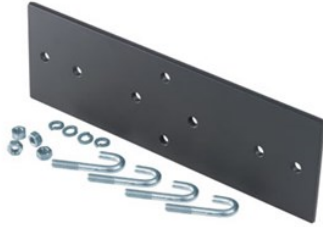

JUNCTION PLATE, 6" UPRIGHTS, BLACK, 6" WIDE RUNWAY

OR-JP0606-6TB | [Ortronics](#)

FEATURES & BENEFITS

Junction Plate, 6" Uprights, Black, 6" Wide Runway

•Used for junctioning cable runway and equipment racks:Provides a mounting location for 6" runway.

SPECIFICATIONS

GENERAL INFO

Color: Black
Type: Rack Accessories
Component Type: Junction Plate

LISTING AGENCIES/THIRD PARTY CERTIFICATIONS

RoHS: Yes

DIMENSIONS

Depth (Metric): 6 mm
Depth (US): .25"
Width (Metric): 178 mm
Width (US): 7.00"