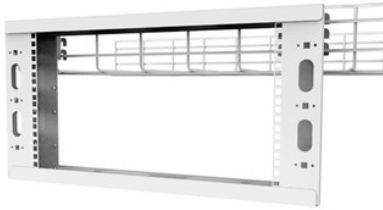

## Q-SERIES OVERHEAD CABLE PATHWAY RACK, 3RU, WHITE

QSOHR-3RU-W |

---

### FEATURES & BENEFITS

Overhead rack to support additional rack space above existing racks or cabinets. Easily installs to wire cable tray, tubular runway, or threaded rod. The racks are fully assembled and bonded as packaged. The racks are available in 2RU thru 8RU, in black or white to match any installation. Used when floor space is at a premium or for easy top of rack cable patching.

- Available in all RU increments from 2RU to 8RU.
- **Will mount to the following:** Legrand's Cablofil and Tubular Runway in both parallel and perpendicular directions, multiple locations across the face of Cablofil and Tubular Runway, and using threaded rod.
- Interchangeable easy clip Cablofil and Tubular Runway brackets.
- No frame assembly required.
- Lightweight, easy to install.
- Optional cable management rings.

#### DIMENSIONS

Depth (Metric): 76.2mm  
Depth (US): 3"  
Height (Metric): 171.45mm  
Height (US): 6.75"  
Width (Metric): 603.25mm  
Width (US): 23.75"  
Rack Units: 3