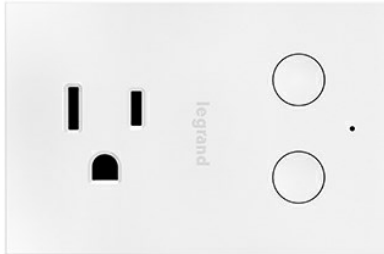

SMART PLUG-IN DIMMER, WI-FI

WWP20 | [radiant](#)

FEATURES & BENEFITS

Take comfort in the convenience of controlling your lights from any smart device to set the exact lighting you need - from anywhere.

The radiant Collection now offers smart switches and outlets with the ability to control lights and set scenes and schedules from any smart device - or just ask Alexa or Google to turn lights on for you. Combining classic design and advanced functionality with simple connection among existing smart home solutions, smart lighting sets the exact lighting you want - when and where you need it.

The radiant® Collection is a step up from standard with simple, classic options in wiring devices, home automation controls and screwless wall plates that complement today's homes.

- Control lights from smart phones and tablets with the Smart Lights app
- Schedule lights on/off automatically, group lights, and create Scenes
- Know your home is secure, even when you're away
- Just ask Amazon Alexa or the Google Assistant to turn lights on
- Works with smart products from Nest, Ring, Samsung ARTIK™ Cloud Services and more
- Out-of-the-box connectivity with OCF certification
- Set the exact lighting level you need
- Tru-Universal works with any dimmable 120V bulb
- Perfect for lamps
- No installation required
- Works with existing secure home Wi-Fi (WPA2)

SPECIFICATIONS

FCC ID: A3LCWAM210S

IC ID: 649E-CWAM210S

Prop65 Compliant

Conforms to NEMA WD-1 and WD-6

GENERAL INFO

Color: White

Connection Type: Certified IEEE 802.11™ b/g/n Wi-Fi® 2.4GHz radio