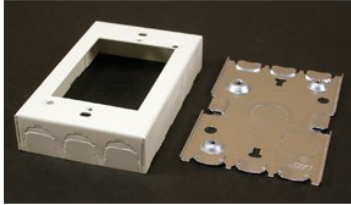

METAL RACEWAY OUTLET BOX

BW2/B2 | [Wiremold](#)

FEATURES & BENEFITS

For most residential wiring devices (1" deep).

SPECIFICATIONS

GENERAL INFO

Available Colors:

BW2 - White

B2 V5748S - Ivory

CONSTRUCTION INFORMATION

Installation Location: On-wall